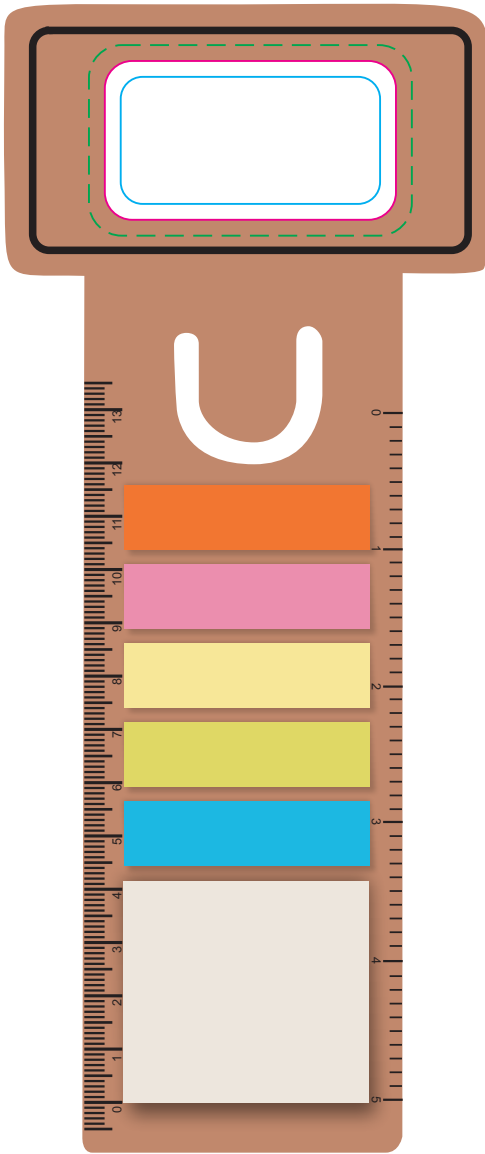

LL8868 - Business Card Bookmark / Ruler with Noteflags - Natural

Below showing at 70%

Print Area: 55mmL x 30mmH

Actual print size: xxmmL x xxmmH

Print Area: 70mmL x 36mmH - No full reversals

Actual print size: xxmmL x xxmmH

Max print area for copy & text	
Finished print area	
Bleed line	

Print Area: 55mmL x 30mmH  
 Actual print size: xxmmL x xxmmH

Print Area: 70mmL x 36mmH - No full reversals  
 Actual print size: xxmmL x xxmmH