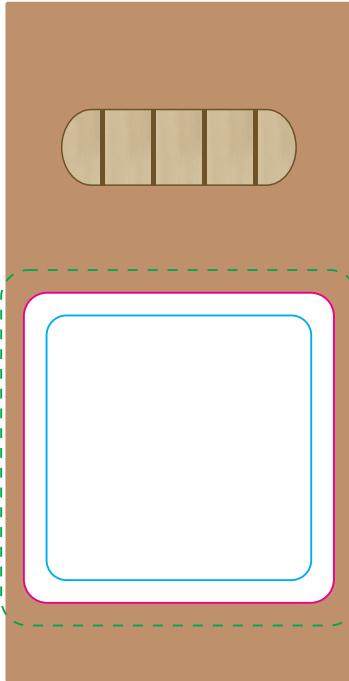

LL1904 - Tourer Pencil Set - Natural

Pad Print  PMS XXXc

Digital print will result in orange peel effect

CMYK Label 

CMYK Direct Digital 

Pad/Digital
Print Area: 35mmL x 35mmH
Actual print size: xxmmL x xxmmH

Label
Print Area: 41mmL x 41mmH
Actual print size: xxmmL x xxmmH

Finished print area - Pad/Digital 
Finished print area - Actual Size (label) 
Finished print area - Text & Copy (label) 
Bleed Requirement (label) 