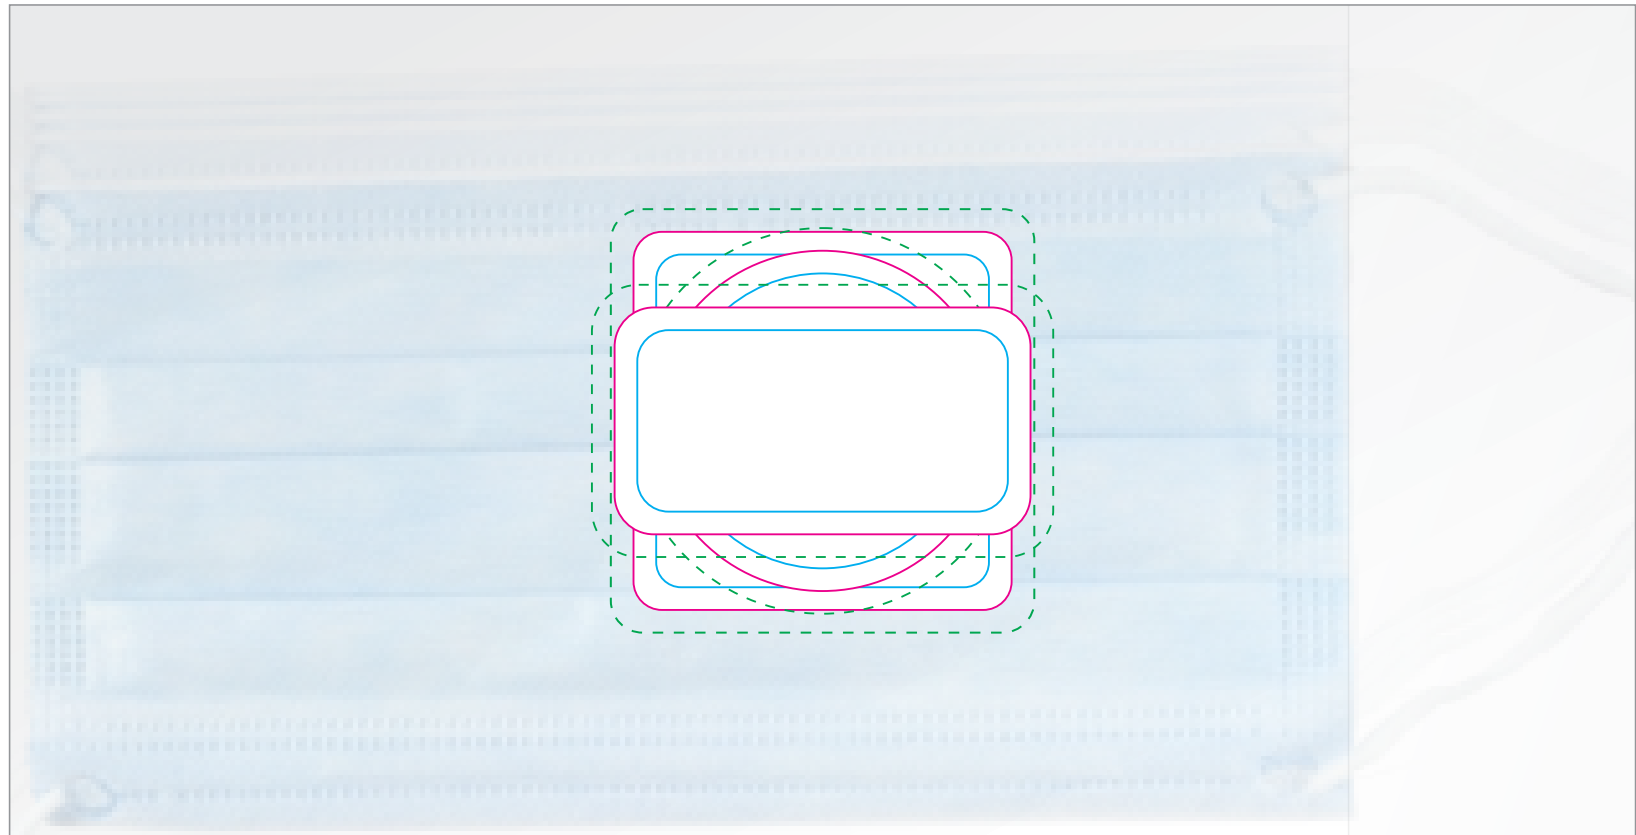

LI8886 - Pack of 10 Disposable 3 Ply Face Mask in polybag with Label - White/blue

Label

Note these are not medical grade devices.
Includes Instructions

Print Area: 50mmL x 50mmH
Actual print size: xxmmL x xxmmH

Print Area: 55mmL x 30mmH
Actual print size: xxmmL x xxmmH

Print Area: 45mm Diameter
Actual print size: xxmmL x xxmmH

Max print area for copy & text ————
Finished print area ————
Bleed line - - - -