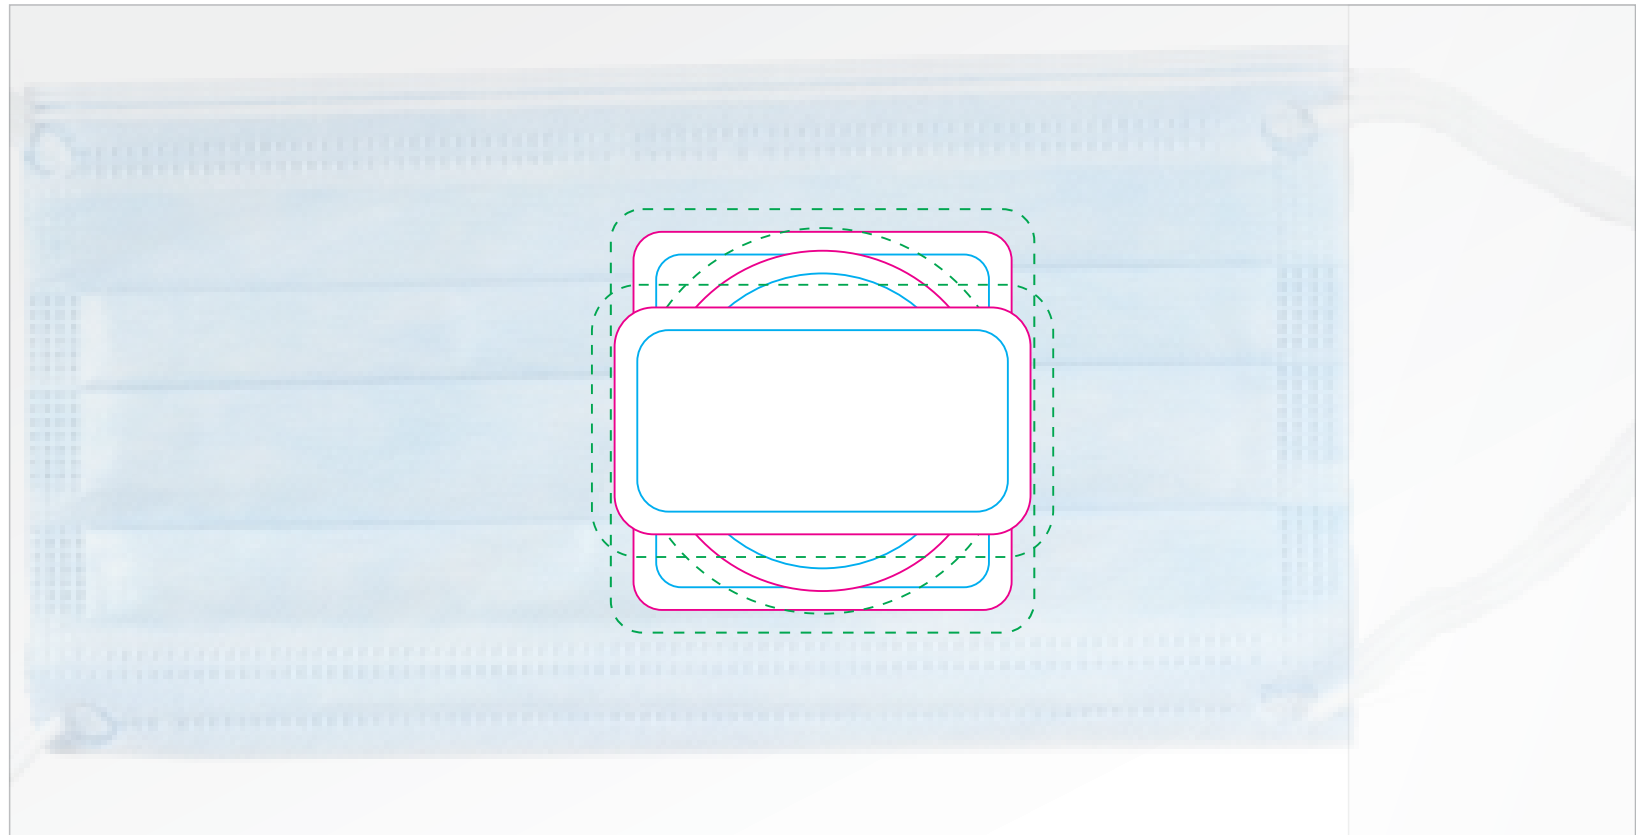

LL8887 - Pack of 3 - Disposable 3 Ply Face Mask in polybag with Label - White/blue

Label

Note these are not medical grade devices.
Includes Instructions

Print Area: 50mmL x 50mmH
Actual print size: xxmmL x xxmmH

Print Area: 55mmL x 30mmH
Actual print size: xxmmL x xxmmH

Print Area: 45mm Diameter
Actual print size: xxmmL x xxmmH

Max print area for copy & text ————
Finished print area ————
Bleed line - - - -