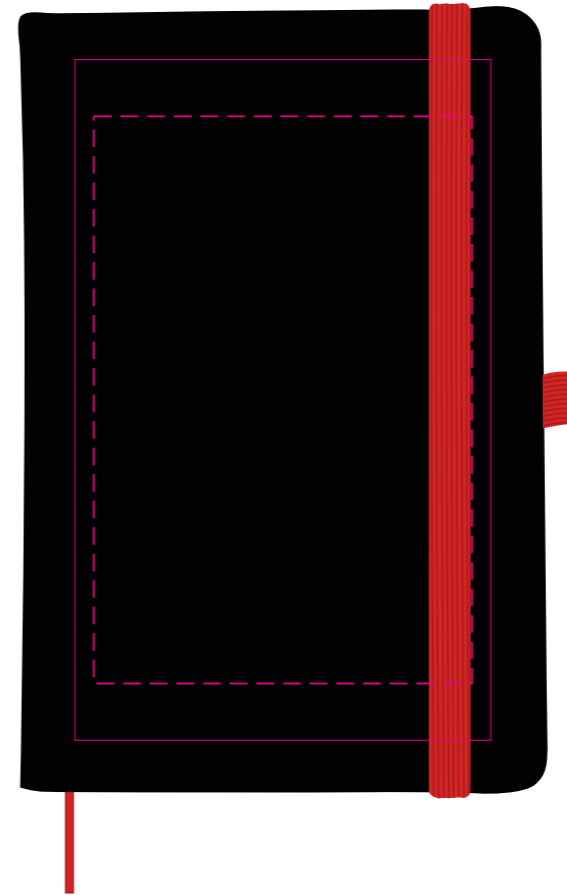

Pad Print  Black

CMYK Direct Digital 

Showing at approx 50% of size

**Screen Print**  
Print Area: 110mmL x 180mmH  
Actual print size: xxmmL x xxmmH

**Digital**  
Print Area: 100mmL x 150mmH  
Actual print size: xxmmL x xxmmH

Finished print area - Pad   
Finished print area - Digital 

**LL5090 - Venture Supreme Notebook / Slalom Pen - Notebook: White, Orange, Red, Light Green, Light Blue, Dark Blue, Black + Sleeve**  
**Pen: Yellow, Orange, Pink, Purple**

Screen Print  PMS XXXc

CMYK Direct Digital 

Showing at approx 50% of size

**Screen Print**  
Print Area: 110mmL x 180mmH  
Actual print size: xxmmL x xxmmH

**Digital**  
Print Area: 100mmL x 150mmH  
Actual print size: xxmmL x xxmmH

**1/3rd of Cover - Sleeve**  
Print Area: 45mmL x 439mmH  
Actual print size: xxmmL x xxmmH

Finished print area - Screen Print 

Finished print area - Digital 

Showing at approx 50% of size

**Screen Print**  
Print Area: 110mmL x 180mmH  
Actual print size: xxmmL x xxmmH