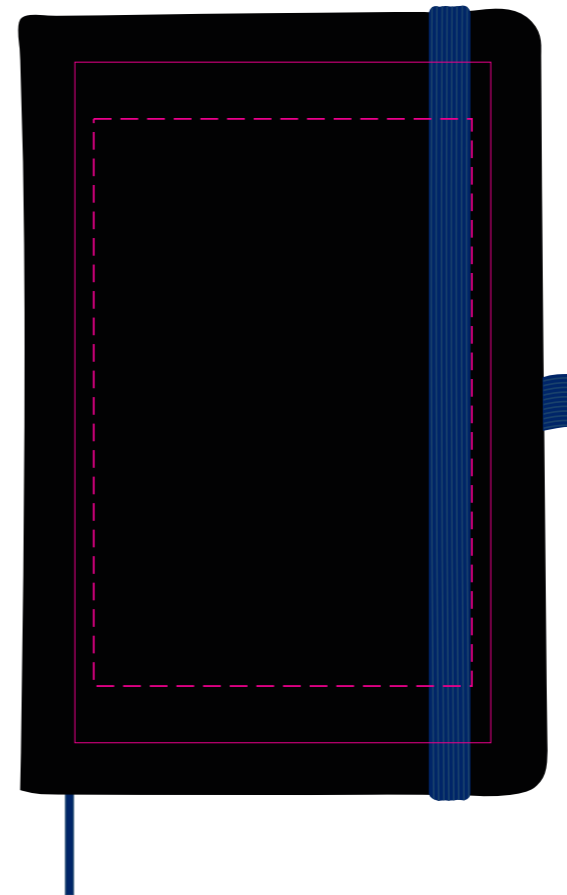

Pad Print  Black

CMYK Direct Digital 

Showing at approx 50% of size

**Screen Print**  
Print Area: 110mmL x 180mmH  
Actual print size: xxmmL x xxmmH

**Digital**  
Print Area: 100mmL x 150mmH  
Actual print size: xxmmL x xxmmH

Finished print area - Pad   
Finished print area - Digital 

**LL5090 - Venture Supreme Notebook / Slalom Pen - Notebook: White, Orange, Red, Light Green, Light Blue, Dark Blue, Black + Sleeve**  
**Pen: Yellow, Orange, Pink, Purple**

Screen Print  PMS XXXc

CMYK Direct Digital 

Showing at approx 50% of size

**Screen Print**  
Print Area: 110mmL x 180mmH  
Actual print size: xxmmL x xxmmH

**Digital**  
Print Area: 100mmL x 150mmH  
Actual print size: xxmmL x xxmmH

**1/3rd of Cover - Sleeve**  
Print Area: 45mmL x 439mmH  
Actual print size: xxmmL x xxmmH

Finished print area - Screen Print 

Finished print area - Digital 

Showing at approx 50% of size

**Screen Print**  
Print Area: 110mmL x 180mmH  
Actual print size: xxmmL x xxmmH