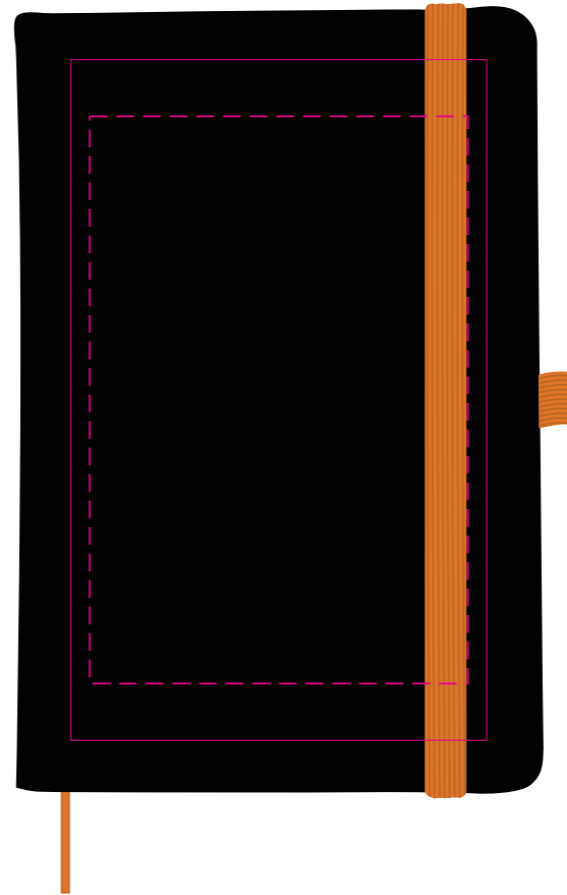

Pad Print  Black

CMYK Direct Digital 

Showing at approx 50% of size

**Screen Print**  
Print Area: 110mmL x 180mmH  
Actual print size: xxmmL x xxmmH

**Digital**  
Print Area: 100mmL x 150mmH  
Actual print size: xxmmL x xxmmH

Finished print area - Pad   
Finished print area - Digital 

**LL5090 - Venture Supreme Notebook / Slalom Pen - Notebook: White, Orange, Red, Light Green, Light Blue, Dark Blue, Black + Sleeve**  
**Pen: Yellow, Orange, Pink, Purple**

Screen Print  PMS XXXc

CMYK Direct Digital 

Showing at approx 50% of size

**Screen Print**  
Print Area: 110mmL x 180mmH  
Actual print size: xxmmL x xxmmH

**Digital**  
Print Area: 100mmL x 150mmH  
Actual print size: xxmmL x xxmmH

**1/3rd of Cover - Sleeve**  
Print Area: 45mmL x 439mmH  
Actual print size: xxmmL x xxmmH

Finished print area - Screen Print 

Finished print area - Digital 

Showing at approx 50% of size

**Screen Print**  
Print Area: 110mmL x 180mmH  
Actual print size: xxmmL x xxmmH