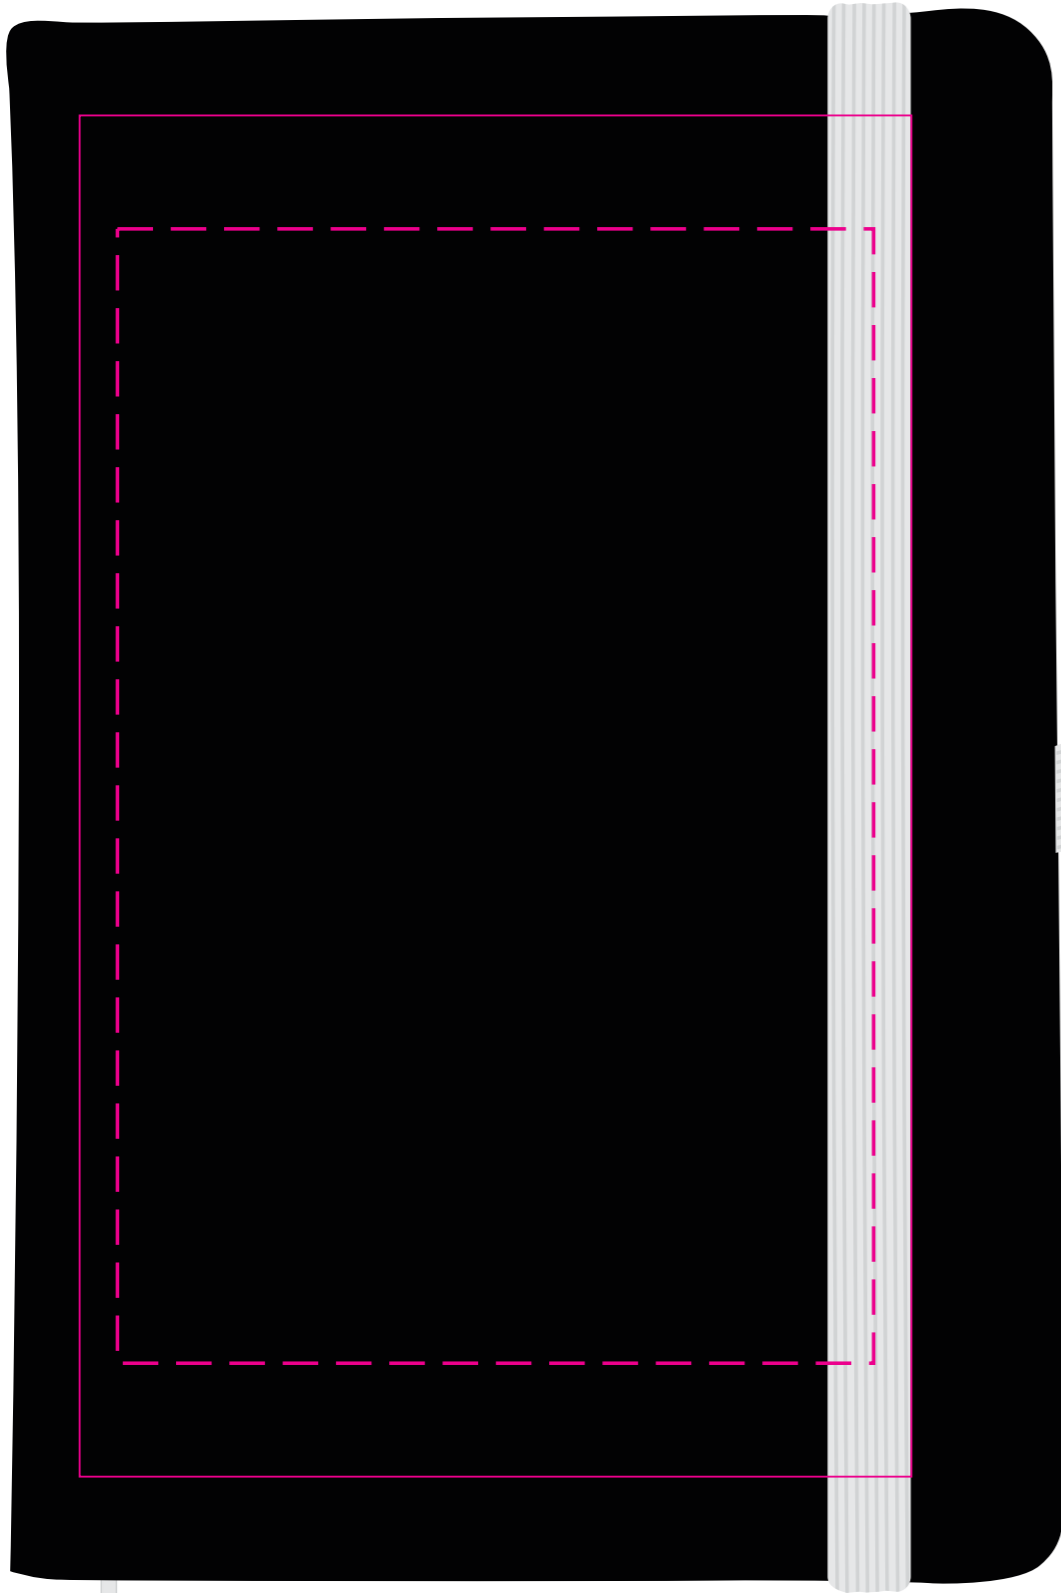

Pad Print  Black

CMYK Direct Digital 

Showing at approx 50% of size

**Screen Print**  
Print Area: 110mmL x 180mmH  
Actual print size: xxmmL x xxmmH

**Digital**  
Print Area: 100mmL x 150mmH  
Actual print size: xxmmL x xxmmH

Finished print area - Screen Print   
Finished print area - Digital 

**Pad**  
Print Area: 60mmL x 7mmH  
Actual print size: xxmmL x xxmmH

**Digital**  
Print Area: 40mmL x 7mmH  
Actual print size: xxmmL x xxmmH

Screen Print  PMS XXXc

CMYK Direct Digital 

Showing at approx 50% of size

**Screen Print**  
Print Area: 110mmL x 180mmH  
Actual print size: xxmmL x xxmmH

**Digital**  
Print Area: 100mmL x 150mmH  
Actual print size: xxmmL x xxmmH

**1/3rd of Cover - Sleeve**  
Print Area: 45mmL x 439mmH  
Actual print size: xxmmL x xxmmH

Finished print area - Screen Print 

Finished print area - Digital 

Showing at approx 50% of size

**Screen Print**  
Print Area: 110mmL x 180mmH  
Actual print size: xxmmL x xxmmH