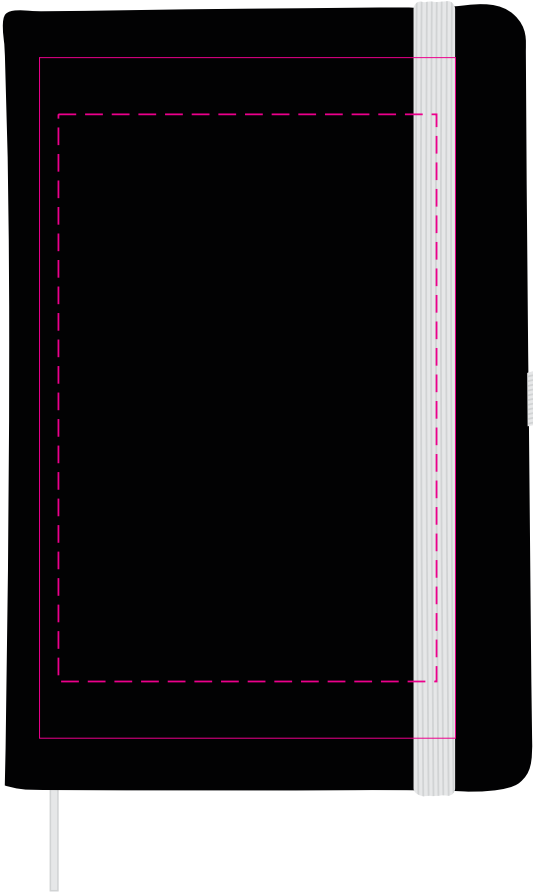

LL5090 - Venture Supreme Notebook / Slalom Pen - Notebook: White, Orange, Red, Light Green, Light Blue, Dark Blue, Black Pen: Yellow, Orange, Pink, Purple

Screen Print  PMS XXXc

CMYK Direct Digital 

Pad Print  White

Pad Print  Black

CMYK Direct Digital 

Showing at approx 50% of size

**Screen Print**  
Print Area: 110mmL x 180mmH  
Actual print size: xxmmL x xxmmH

**Digital**  
Print Area: 100mmL x 150mmH  
Actual print size: xxmmL x xxmmH

Finished print area - Screen Print   
Finished print area - Digital 

**Pad**  
Print Area: 60mmL x 7mmH  
Actual print size: xxmmL x xxmmH

**Digital**  
Print Area: 40mmL x 7mmH  
Actual print size: xxmmL x xxmmH

Screen Print  PMS XXXc

CMYK Direct Digital 

Showing at approx 50% of size

**Screen Print**  
Print Area: 110mmL x 180mmH  
Actual print size: xxmmL x xxmmH

**Digital**  
Print Area: 100mmL x 150mmH  
Actual print size: xxmmL x xxmmH