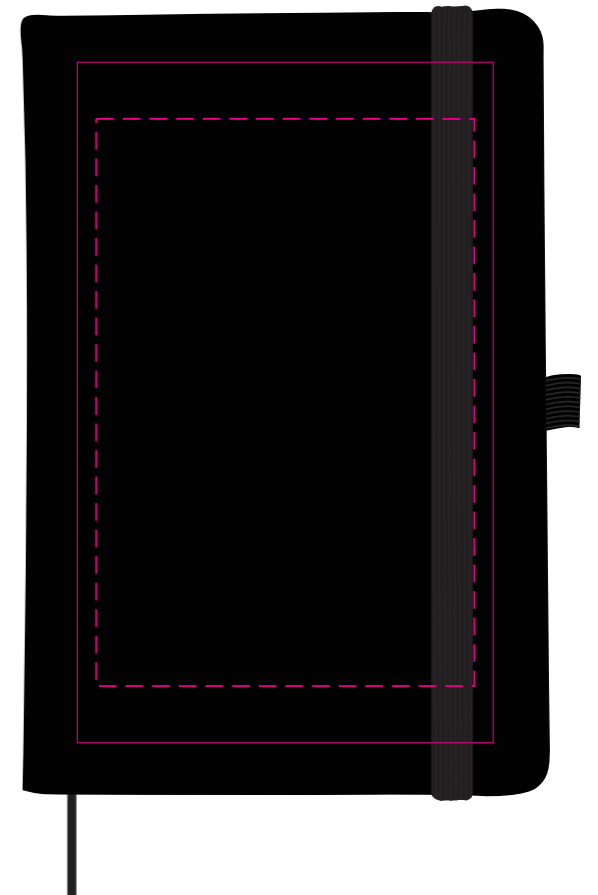

Pad Print  Black

CMYK Direct Digital 

Showing at approx 50% of size

**Screen Print**  
Print Area: 110mmL x 180mmH  
Actual print size: xxmmL x xxmmH

**Digital**  
Print Area: 100mmL x 150mmH  
Actual print size: xxmmL x xxmmH

Finished print area - Pad   
Finished print area - Digital 

**LL5090 - Venture Supreme Notebook / Slalom Pen - Notebook: White, Orange, Red, Light Green, Light Blue, Dark Blue, Black + Sleeve**  
**Pen: Yellow, Orange, Pink, Purple**

Screen Print  PMS XXXc

CMYK Direct Digital 

Showing at approx 50% of size

**Screen Print**  
Print Area: 110mmL x 180mmH  
Actual print size: xxmmL x xxmmH

**Digital**  
Print Area: 100mmL x 150mmH  
Actual print size: xxmmL x xxmmH

**1/3rd of Cover - Sleeve**  
Print Area: 45mmL x 439mmH  
Actual print size: xxmmL x xxmmH

Finished print area - Screen Print 

Finished print area - Digital 

Showing at approx 50% of size

**Screen Print**  
Print Area: 110mmL x 180mmH  
Actual print size: xxmmL x xxmmH