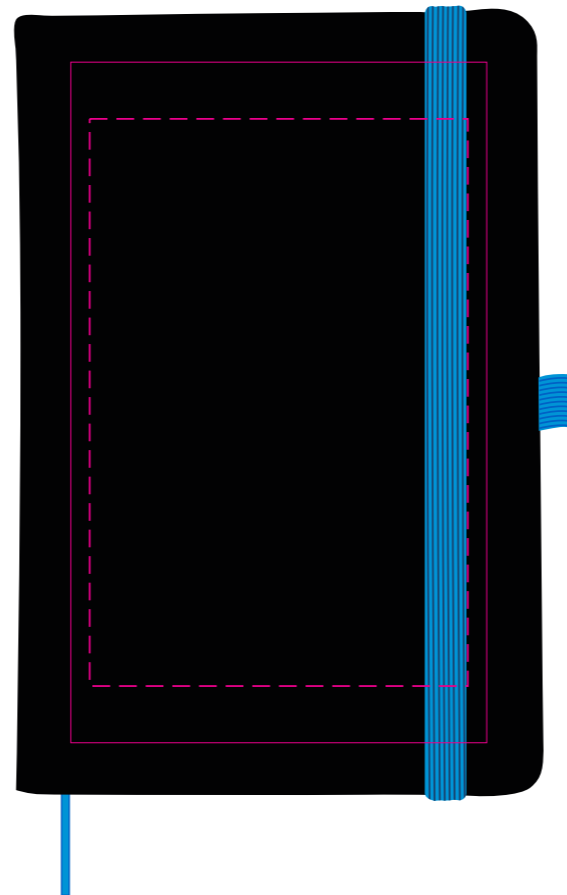

Pad Print  Black

CMYK Direct Digital 

Showing at approx 50% of size

**Screen Print**  
Print Area: 110mmL x 180mmH  
Actual print size: xxmmL x xxmmH

**Digital**  
Print Area: 100mmL x 150mmH  
Actual print size: xxmmL x xxmmH

Finished print area - Pad   
Finished print area - Digital 

**LL5090 - Venture Supreme Notebook / Slalom Pen - Notebook: White, Orange, Red, Light Green, Light Blue, Dark Blue, Black + Sleeve**  
**Pen: Yellow, Orange, Pink, Purple**

Screen Print  PMS XXXc

CMYK Direct Digital 

Showing at approx 50% of size

**Screen Print**  
Print Area: 110mmL x 180mmH  
Actual print size: xxmmL x xxmmH

**Digital**  
Print Area: 100mmL x 150mmH  
Actual print size: xxmmL x xxmmH

**1/3rd of Cover - Sleeve**  
Print Area: 45mmL x 439mmH  
Actual print size: xxmmL x xxmmH

Finished print area - Screen Print 

Finished print area - Digital 

Showing at approx 50% of size

**Screen Print**  
Print Area: 110mmL x 180mmH  
Actual print size: xxmmL x xxmmH