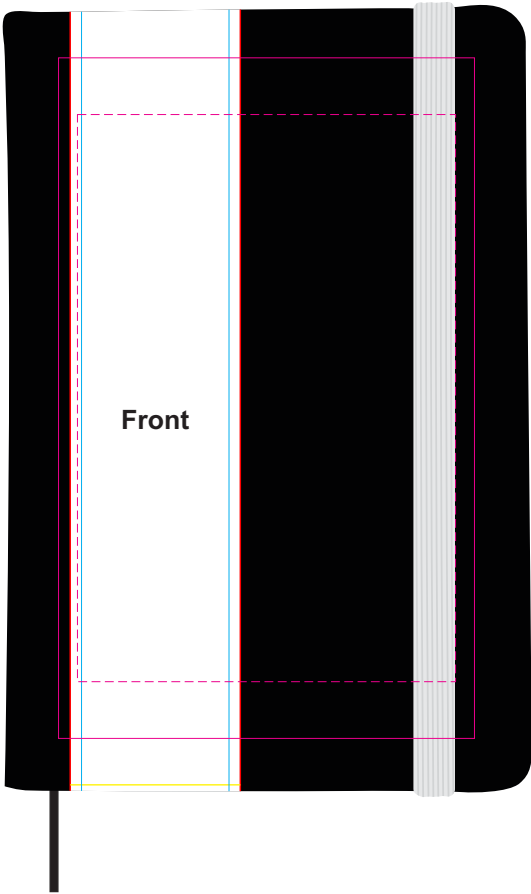

Pad Print  Black

CMYK Direct Digital 

Showing at approx 50% of size

**Screen Print**  
Print Area: 110mmL x 180mmH  
Actual print size: xxmmL x xxmmH

**Digital**  
Print Area: 100mmL x 150mmH  
Actual print size: xxmmL x xxmmH

Finished print area - Screen Print   
Finished print area - Digital 

**Pad**  
Print Area: 60mmL x 7mmH  
Actual print size: xxmmL x xxmmH

**Digital**  
Print Area: 40mmL x 7mmH  
Actual print size: xxmmL x xxmmH

Finished print area - Pad   
Finished print area - Digital 

**LL5090 - Venture Supreme Notebook / Slalom Pen - Notebook: White, Orange, Red, Light Green, Light Blue, Dark Blue, Black + Sleeve**  
**Pen: Yellow, Orange, Pink, Purple**

Screen Print  PMS XXXc

CMYK Direct Digital 

Showing at approx 50% of size

**Screen Print**  
Print Area: 110mmL x 180mmH  
Actual print size: xxmmL x xxmmH

**Digital**  
Print Area: 100mmL x 150mmH  
Actual print size: xxmmL x xxmmH