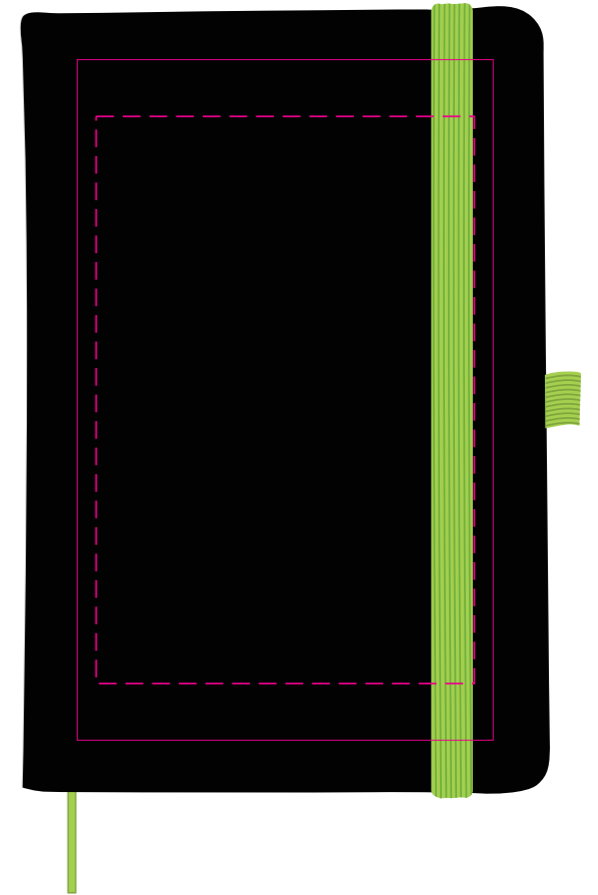

Pad Print  Black

CMYK Direct Digital 

Showing at approx 50% of size

**Screen Print**  
Print Area: 110mmL x 180mmH  
Actual print size: xxmmL x xxmmH

**Digital**  
Print Area: 100mmL x 150mmH  
Actual print size: xxmmL x xxmmH

Finished print area - Pad   
Finished print area - Digital 

**LL5090 - Venture Supreme Notebook / Slalom Pen - Notebook: White, Orange, Red, Light Green, Light Blue, Dark Blue, Black + Sleeve**  
**Pen: Yellow, Orange, Pink, Purple**

Screen Print  PMS XXXc

CMYK Direct Digital 

Showing at approx 50% of size

**Screen Print**  
Print Area: 110mmL x 180mmH  
Actual print size: xxmmL x xxmmH

**Digital**  
Print Area: 100mmL x 150mmH  
Actual print size: xxmmL x xxmmH

**1/3rd of Cover - Sleeve**  
Print Area: 45mmL x 439mmH  
Actual print size: xxmmL x xxmmH

Finished print area - Screen Print 

Finished print area - Digital 

Showing at approx 50% of size

**Screen Print**  
Print Area: 110mmL x 180mmH  
Actual print size: xxmmL x xxmmH