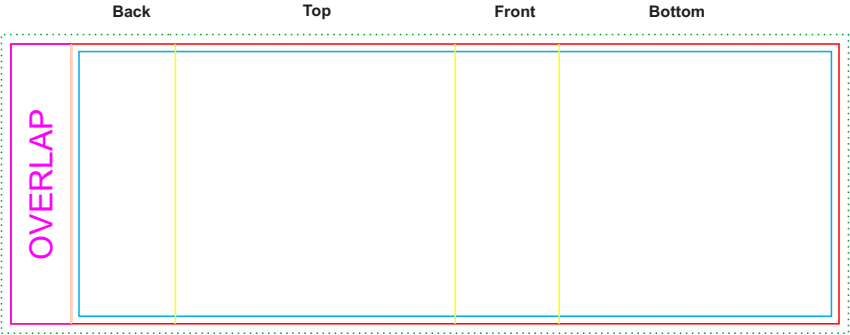

Pad/Laser/Digital
Print Area: 50mmL x 50mmH
Actual print size: xxmmL x xxmmH

Edge to Edge
Print Area: 62mmL x 62mmH
Actual print size: xxmmL x xxmmH

- Finished print area - Laser Engraved/Pad/Digital 
- Finished print area - Edge to Edge Digital 
- Digital Bleed 

Natural gift box with Label

Label
Print Area: 50mmL x 50mmH
Actual print size: xxmmL x xxmmH

- Max print area for copy & text 
- Finished print area 
- Label Bleed 

Logo Here

Job # XXXXXX
Cust # XXXX-XC

LL0224 - Square Arc Bamboo Charger with Sleeve - Natural

- Pad Print  PMS XXXc
- CMYK Direct Digital 
- Laser Engrave 

CMYK Direct Digital 

Sleeve on box - showing at 50% of actual size

Pad/Laser/Digital
Print Area: 50mmL x 50mmH
Actual print size: xxmmL x xxmmH

Edge to Edge
Print Area: 62mmL x 62mmH
Actual print size: xxmmL x xxmmH

- Finished print area - Laser Engraved/Pad/Digital 
- Finished print area - Edge to Edge Digital 
- Digital Bleed 

Sleeve
Print Area: 219mmL x 74mmH
Actual print size: xxmmL x xxmmH