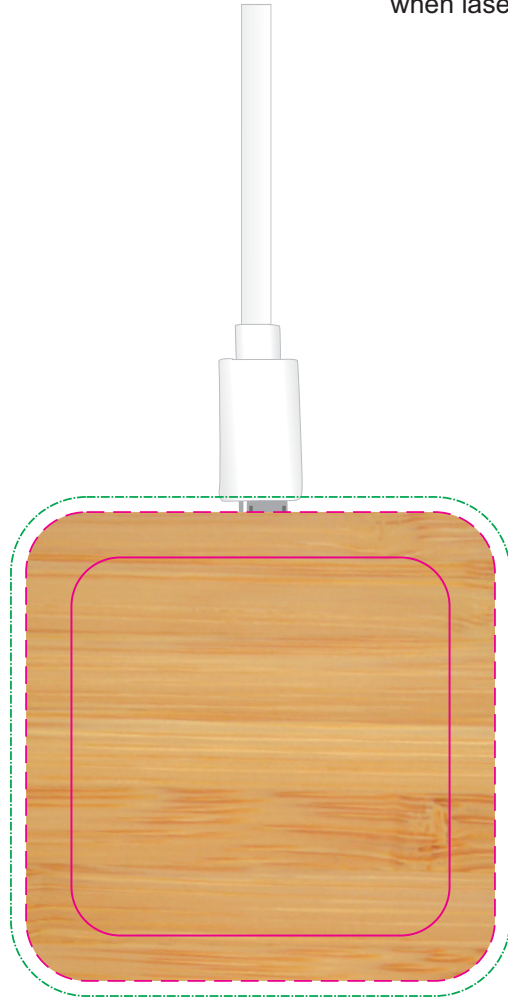

Logo Here

Job # XXXXXX
Cust # XXXX-XC

LL0224 - Square Arc Bamboo Charger - Natural

- Pad Print  PMS XXXc
- CMYK Direct Digital 
- Laser Engrave 

IMPORTANT
As bamboo is a natural material with irregular grain patterns & colour, variances will occur when laser engraving.

Pad/Laser/Digital
Print Area: 50mmL x 50mmH
Actual print size: xxmmL x xxmmH

Digital - Edge to Edge
Print Area: 62mmL x 62mmH
Actual print size: xxmmL x xxmmH

Finished print area - Laser Engraved/Pad/Digital 
Finished print area - Edge to Edge Digital 
Digital Bleed 

LL0224 - Square Arc Bamboo Charger with Label - Natural/off White

- Pad Print 
- CMYK Direct Digital 
- Laser Engrave 
- CMYK Label 

IMPORTANT
As bamboo is a natural material with irregular grain patterns & colour, variances will occur when laser engraving.

Natural gift box with Label

Label
Print Area: 50mmL x 50mmH
Actual print size: xxmmL x xxmmH

- Max print area for copy & text 
- Finished print area 
- Label Bleed 

Logo Here

Job # XXXXXX
Cust # XXXX-XC

LL0224 - Square Arc Bamboo Charger with Sleeve - Natural