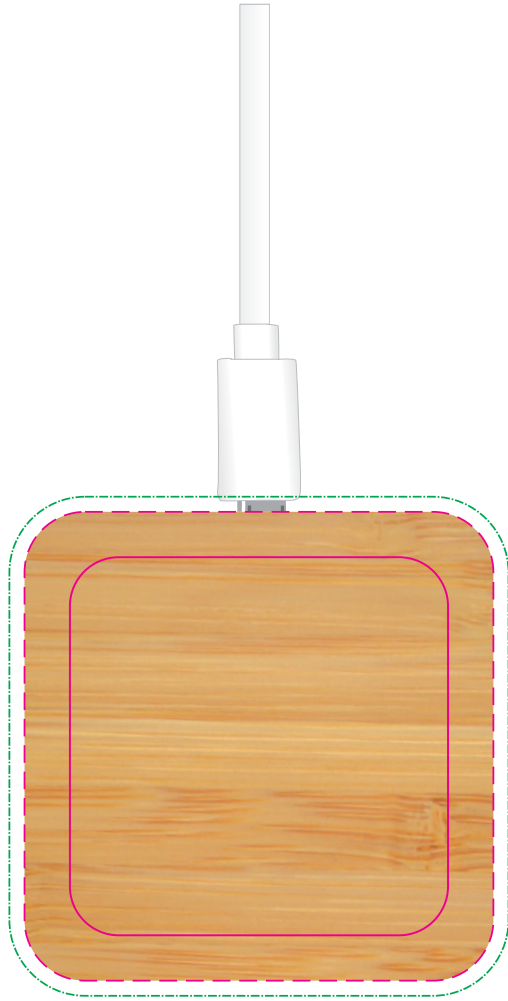

Logo Here

Job # XXXXXX
Cust # XXXX-XC

LL0224 - Square Arc Bamboo Charger - Natural

- Pad Print  PMS XXXc
- CMYK Direct Digital 
- Laser Engrave 

IMPORTANT
As bamboo is a natural material with irregular grain patterns & colour, variances will occur when laser engraving.

Pad/Laser/Digital
Print Area: 50mmL x 50mmH
Actual print size: xxmmL x xxmmH

Digital - Edge to Edge
Print Area: 62mmL x 62mmH
Actual print size: xxmmL x xxmmH

Finished print area - Laser Engraved/Pad/Digital 
Finished print area - Edge to Edge Digital 
Digital Bleed 

LL0224 - Square Arc Bamboo Charger with Label - Natural/off White

- Pad Print 
- CMYK Direct Digital 
- Laser Engrave 
- CMYK Label 

IMPORTANT
As bamboo is a natural material with irregular grain patterns & colour, variances will occur when laser engraving.

Natural gift box with Label

Label
Print Area: 50mmL x 50mmH
Actual print size: xxmmL x xxmmH

- Max print area for copy & text 
- Finished print area 
- Label Bleed 

Logo Here

Job # XXXXXX
Cust # XXXX-XC

LL0224 - Square Arc Bamboo Charger with Sleeve - Natural