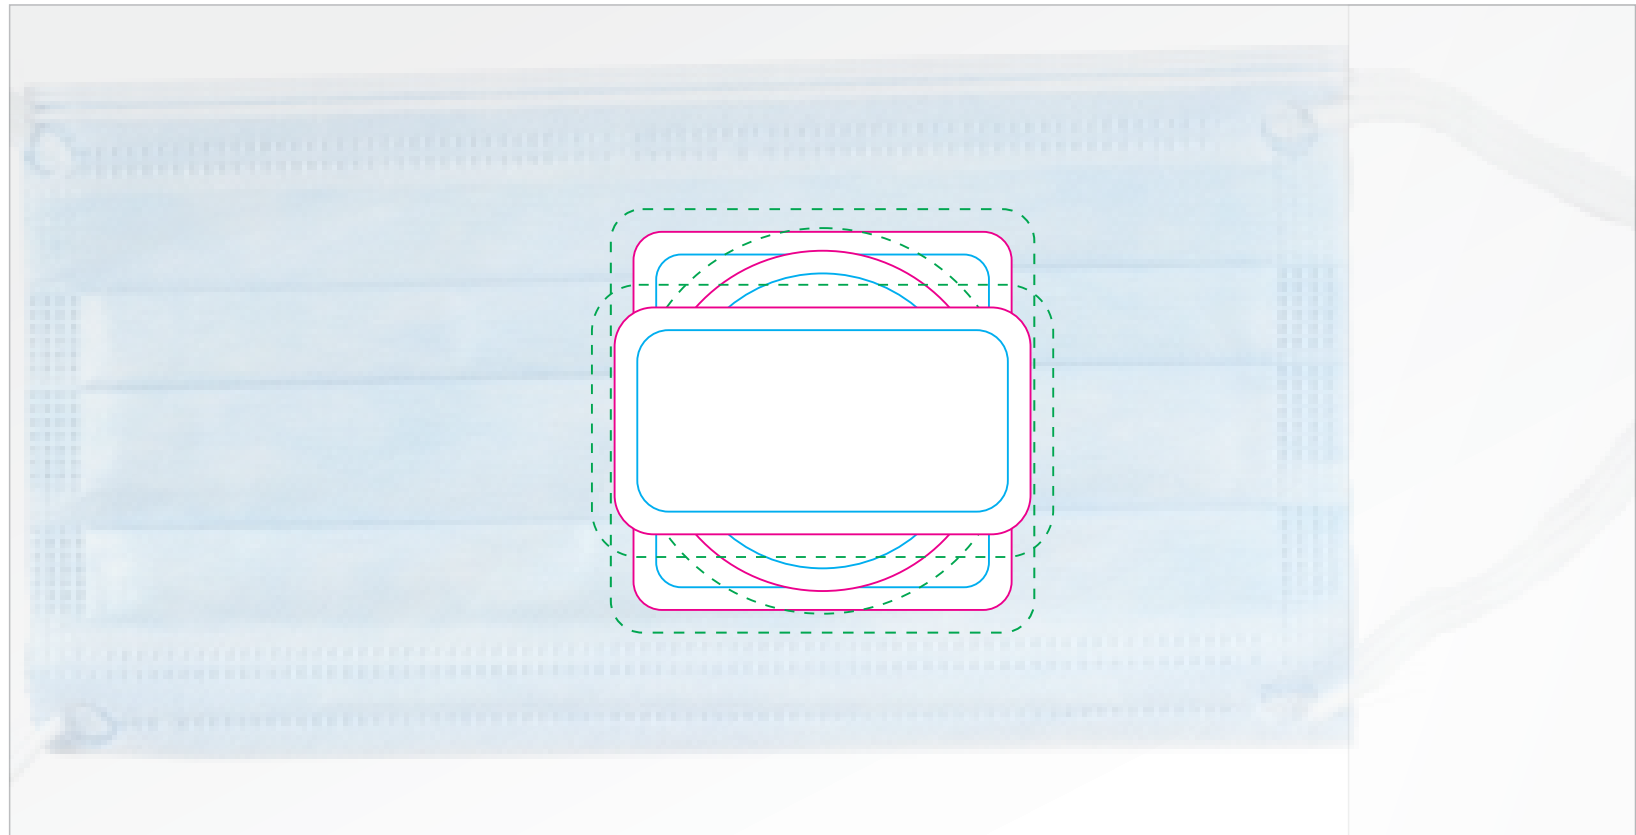

LL8889 - Pack of 5 Disposable 3 Ply Face Mask in polybag with Label - White/blue

Label

Note these are not medical grade devices.
Includes Instructions

Print Area: 50mmL x 50mmH
Actual print size: xxmmL x xxmmH

Print Area: 55mmL x 30mmH
Actual print size: xxmmL x xxmmH

Print Area: 45mm Diameter
Actual print size: xxmmL x xxmmH

Max print area for copy & text ————
Finished print area ————
Bleed line - - - -