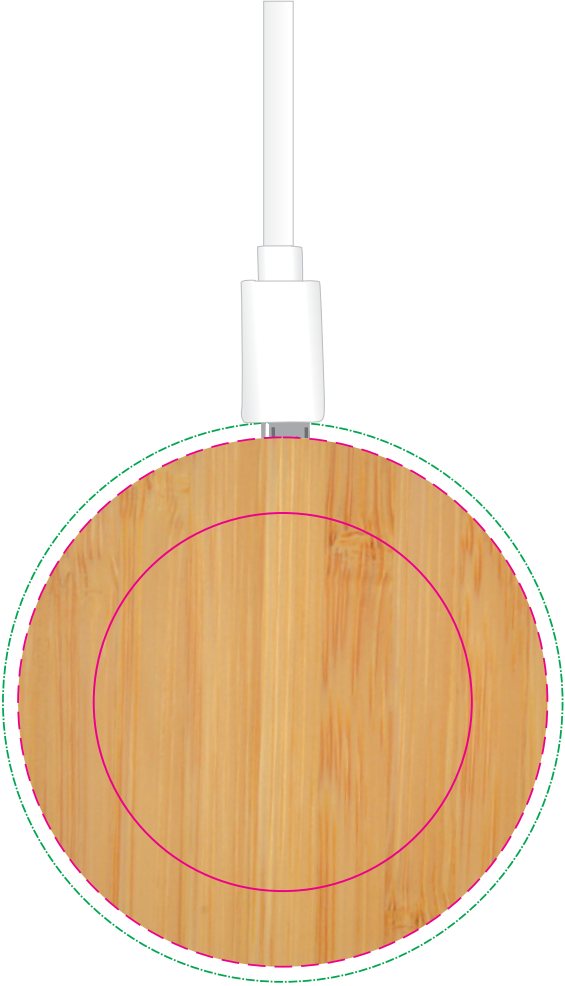

**LL0220 - Round Arc Bamboo Charger - Natural**

Pad Print  PMS XXXc

CMYK Direct Digital 

Laser Engrave 

**IMPORTANT**  
As bamboo is a natural material with irregular grain patterns & colour, variances will occur when laser engraving.

**Pad/Laser/Digital**  
Print Area: 50mm Diameter  
Actual print size: xxmmL x xxmmH

**Digital - Edge to Edge**  
Print Area: 70mm Diameter  
Actual print size: xxmmL x xxmmH

Finished print area - Laser Engraved/Pad/Digital 

Finished print area - Edge to Edge Digital 

Digital Bleed 

**LL0220 - Round Arc Bamboo Charger with Label - Natural/off White**

- Pad Print  PMS XXXc
- CMYK Direct Digital 
- Laser Engrave 
- CMYK Label 

**IMPORTANT**  
As bamboo is a natural material with irregular grain patterns & colour, variances will occur when laser engraving.

**Pad/Laser/Digital**  
Print Area: 50mm Diameter  
Actual print size: xxmmL x xxmmH