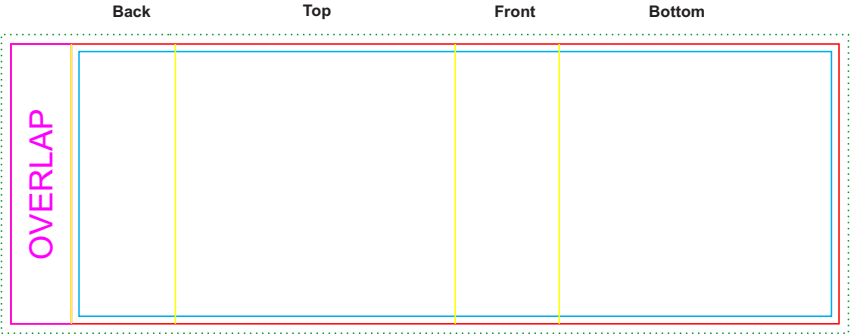

**Label**  
Print Area: 50mmL x 50mmH  
Actual print size: xxmmL x xxmmH

Max print area for copy & text 

Finished print area 

Label Bleed 

**LL0220 - Round Arc Bamboo Charger with Sleeve - Natural**

Pad Print  PMS XXXc

CMYK Direct Digital 

Laser Engrave 

**IMPORTANT**  
As bamboo is a natural material with irregular grain patterns & colour, variances will occur when laser engraving.

**Pad/Laser/Digital**  
Print Area: 50mm Diameter  
Actual print size: xxmmL x xxmmH

**Edge to Edge**  
Print Area: 70mm Diameter  
Actual print size: xxmmL x xxmmH

Finished print area - Laser Engraved/Pad/Digital 

Finished print area - Edge to Edge Digital 

Digital Bleed 

**Sleeve on box - showing at 50% of actual size**