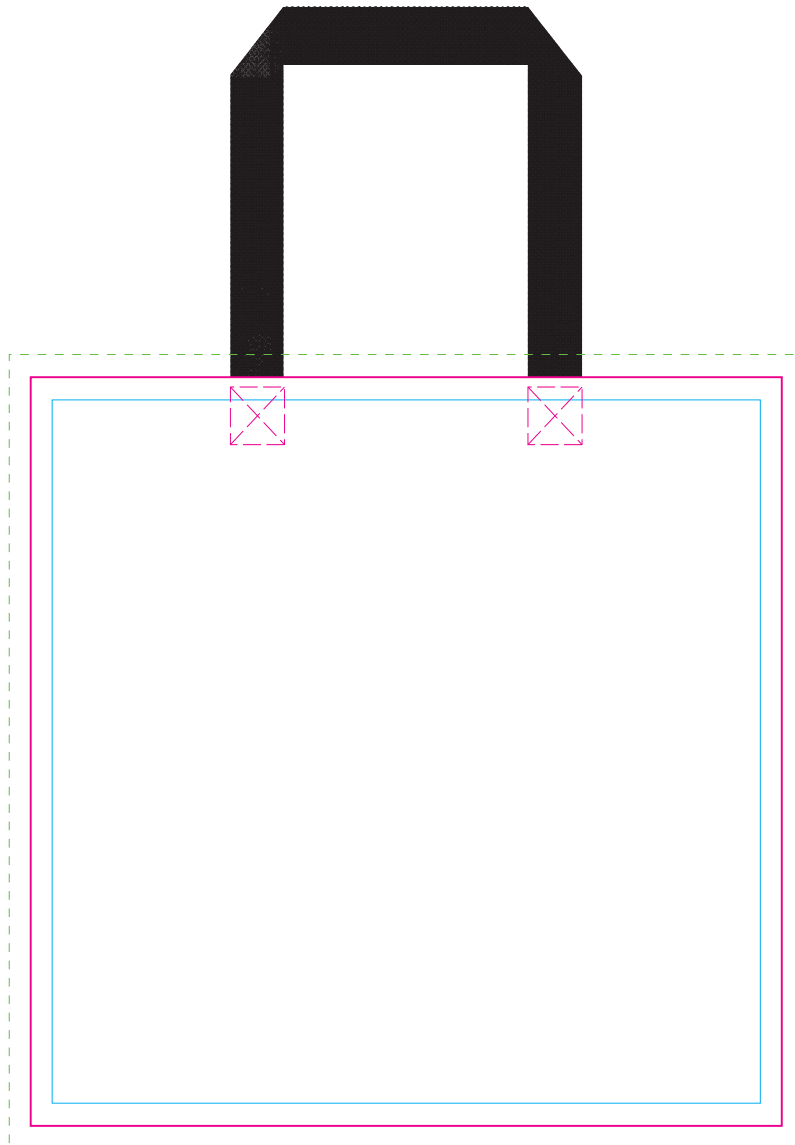

LN541 - Boston Non Woven Bag - 100gsm - Custom

Sublimation 

BELOW IS 30% OF SIZE

Print Area: 350mmL x 350mmH
Actual print size: xxmmL x xxmmH

Max print area for copy & text 
Finished print area 
Bleed line 

Print Area: 350mmL x 350mmH
Actual print size: xxmmL x xxmmH

Max print area for copy & text	
Finished print area	
Bleed line	