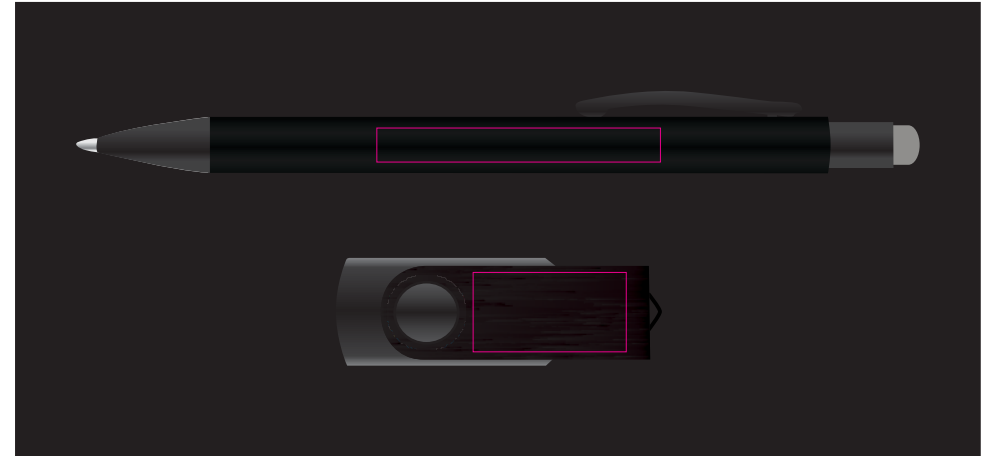

LL8218 - Ohana Gift Set - Style Gift box: Black *Opal Pen / Stylus:* & *Swivel Flash Drive:*

Pad Print  PMS XXXc

Showing at approx 75% of size

Laser Engraved - Mirror Finish

Laser Engraved - White Oxidisation

Gift Box Lid

Pad Print  PMS XXXc

Gift box
Print Area: 60mmL x 60mmH
Actual print size: xxmmL x xxmmH

Finished print area 

Laser Engraved - White Oxidisation

Laser Engraved - Mirror Finish

Flash Drive
Print Area: 27mmL x 14mmH
Actual print size: xxmmL x xxmmH