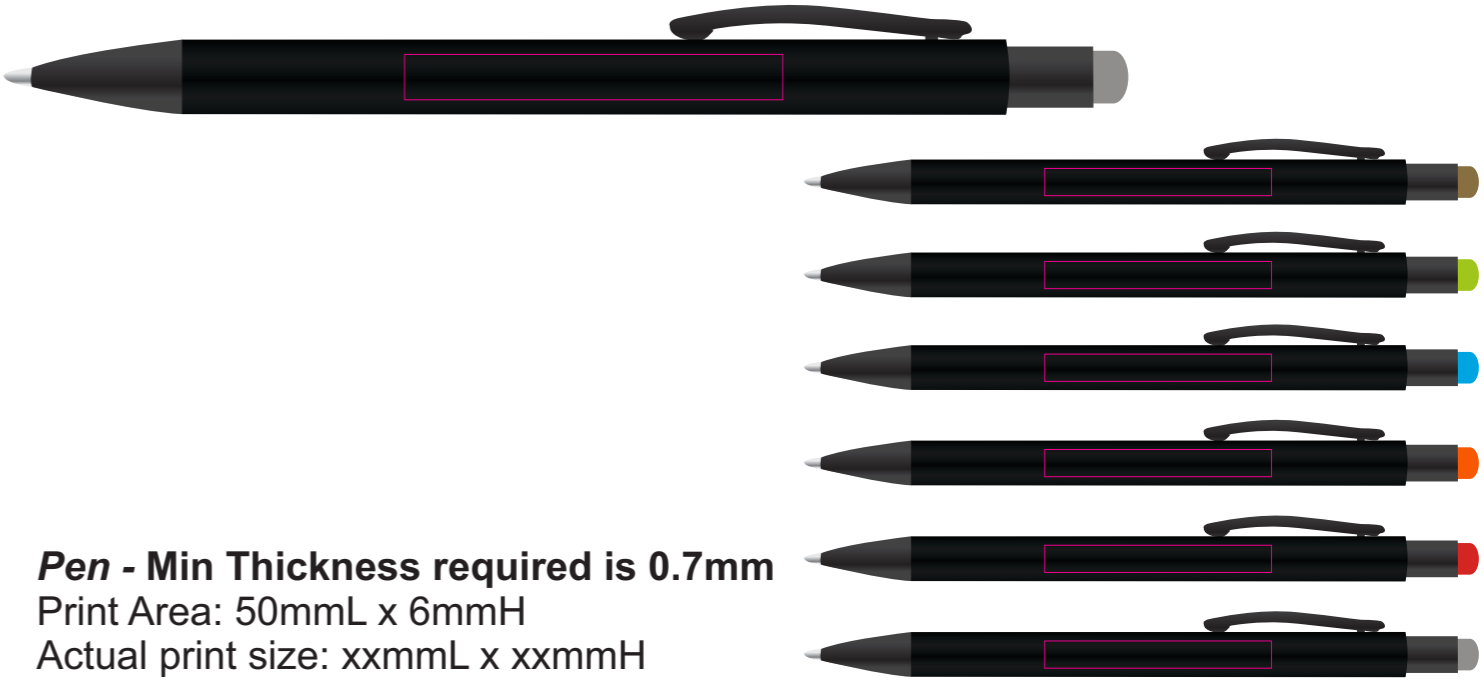

LL8218 - Ohana Gift Set - Style Gift box: Black *Opal Pen / Stylus:* & *Swivel Flash Drive:*

Pad Print  PMS XXXc

Showing at approx 75% of size

Laser Engraved - Mirror Finish

Laser Engraved - White Oxidisation

Gift Box Lid

Pad Print  PMS XXXc

Gift box
Print Area: 60mmL x 60mmH
Actual print size: xxmmL x xxmmH

Finished print area 

Laser Engraved - White Oxidisation

Laser Engraved - Mirror Finish

Flash Drive
Print Area: 27mmL x 14mmH
Actual print size: xxmmL x xxmmH

Finished print area 

Pen - Min Thickness required is 0.7mm
Print Area: 50mmL x 6mmH
Actual print size: xxmmL x xxmmH

Finished print area 