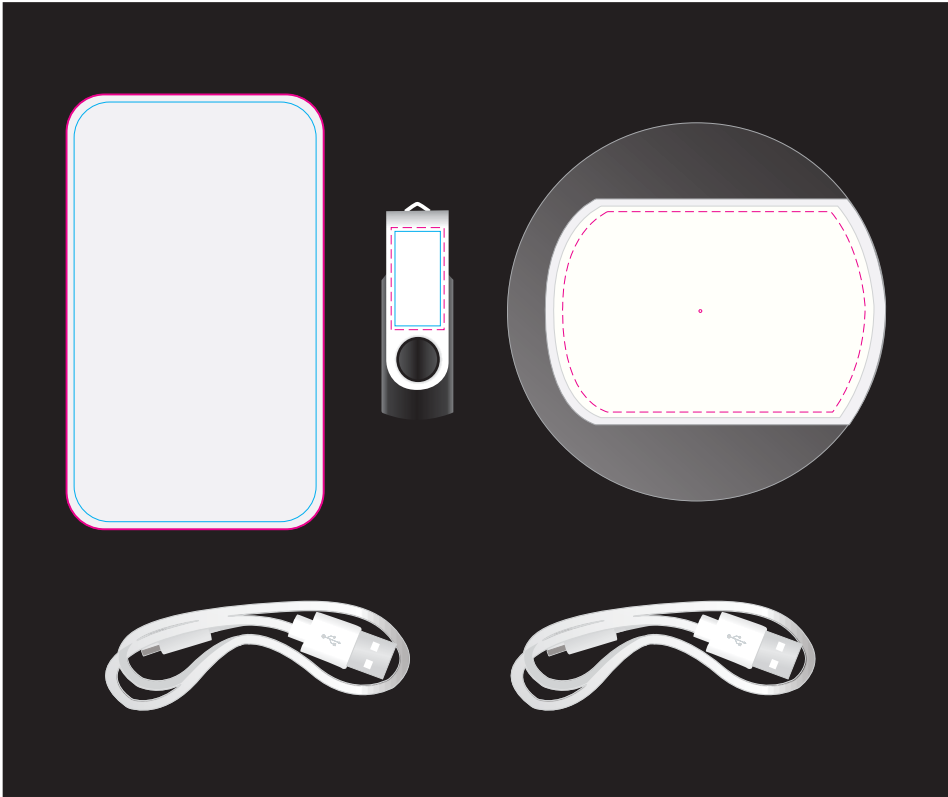

**LL8244 - Quantum Gift Set - Ambassador Gift box: Black *Dynamo Wireless Power Bank: Karma Wireless Charger & Swivel Flash Drive:***

Screen Print  PMS XXXc

Digital 

BELOW IS 50% OF SIZE

Gift Box Lid

Screen Print

PMS  
XXXc

Digital

**Flash Drive**

Print Area: 27mmL x 14mmH

Actual print size: xxmmL x xxmmH

Digital

**Karma Wireless Charger**

Print Area: 80mmL x 53mmH

Actual print size: xxmmL x xxmmH

**Gift box**

Print Area: 180mmL x 130mmH

Actual print size: xxmmL x xxmmH

Digital

**Dynamo Wireless Power Bank**

Print Area: 115mmL x 68mmH

Actual print size: xxmmL x xxmmH