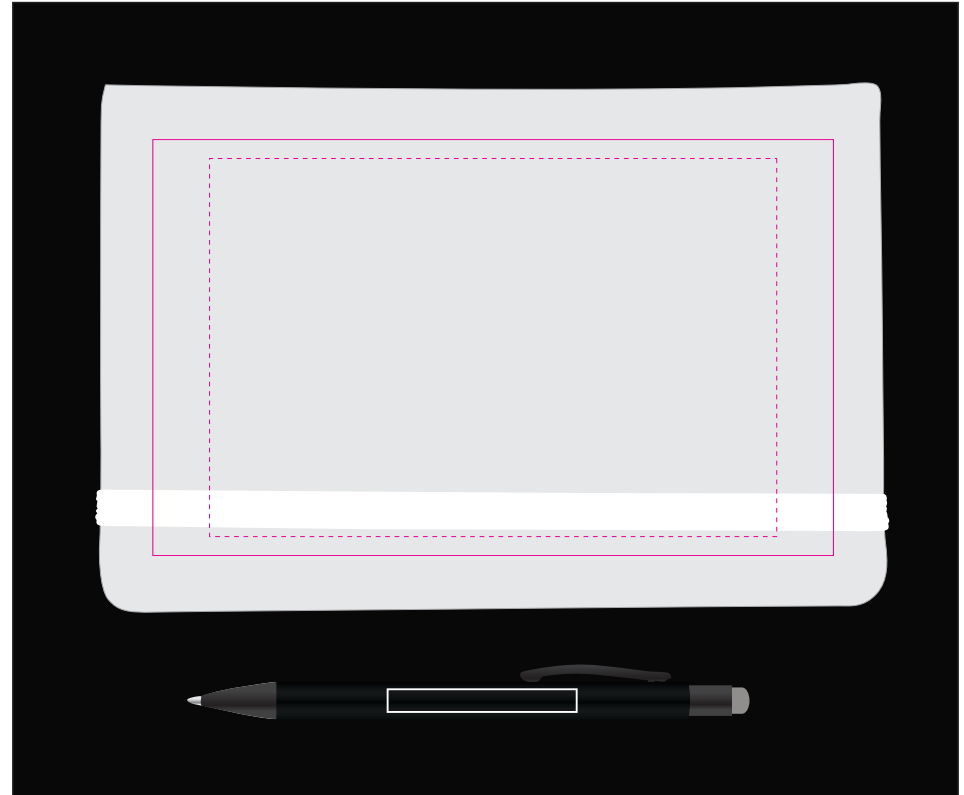

Logo Here

Job # XXXXXX  
Cust # XXXX-XC

**LL8242 - Ovation Gift Set - Ambassador Gift box: Black Venture Notebook: & Opal Pen:**

Screen Print  PMS XXXc

CMYK Direct Digital

BELOW IS 50% OF SIZE

Gift Box Lid

**Gift box**  
Print Area: 180mmL x 130mmH  
Actual print size: xxmmL x xxmmH

Screen Print PMS XXXC

CMYK Direct Digital

BELOW IS 15% OF ACTUAL SIZE

Notebook
Print Area: 100mmL x 150mmH
Actual print size: xxmmL x xxmmH

Print Area: 110mmL x 180mmH
Actual print size: xxmmL x xxmmH

Finished print area - Pad Print
Finished print area - Digital Print

CMYK Direct Digital

BELOW IS 50% OF ACTUAL SIZE

Digital
Print Area: 50mmL x 6mmH
Actual print size: xxmmL x xxmmH

Finished print area

**Sleeve**

Print Area: 500mmL x 80mmH

Actual print size: xxmmL x xxmmH

Max print area for copy & text   
Finished print area   
Folds   
Bleed 