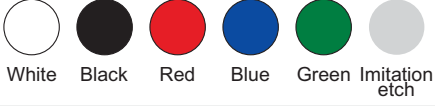

LL1394 - Capri Glass Bottle - Glass

Roll Print  Colour

Below showing at approx 60% of size

Available Glass Ink Colours

Laser Engraved - White Oxidisation

CMYK Direct Digital

**Roll**

Print Area: 190mmL x 120mmH  
Actual print size: xxmmL x xxmmH