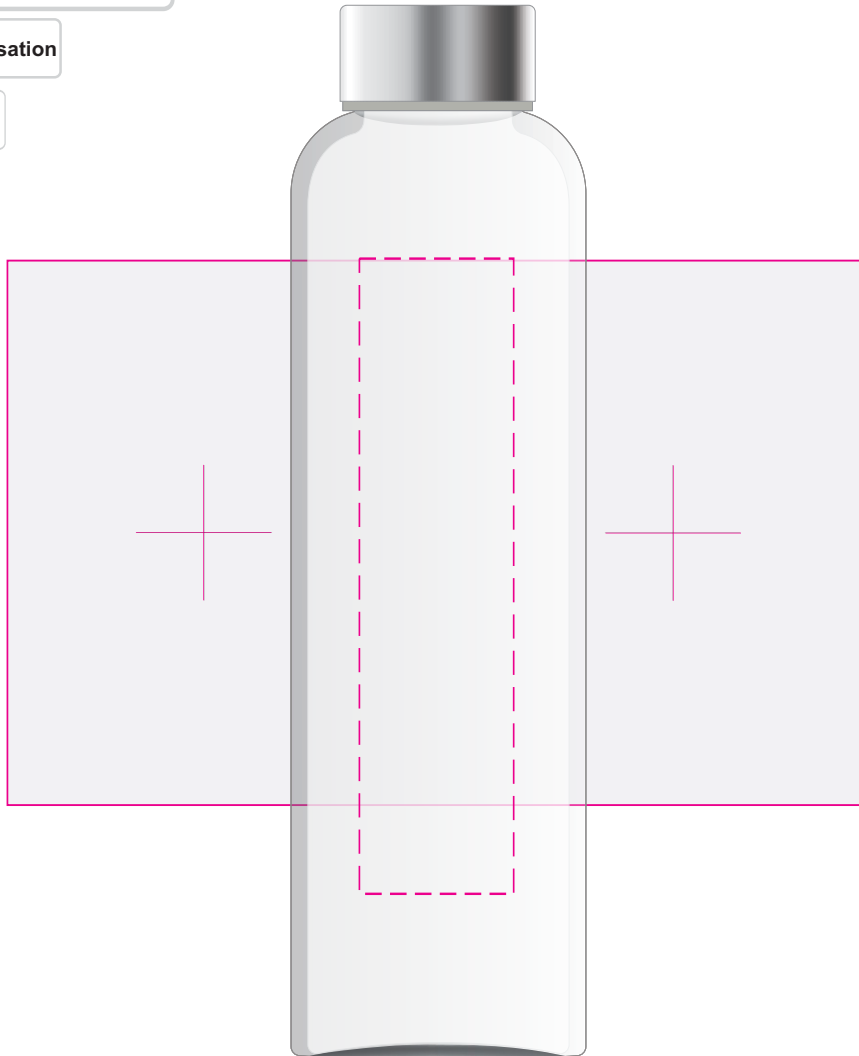

LL1394 - Capri Glass Bottle - Glass

Roll Print  Colour

Below showing at approx 60% of size

Available Glass Ink Colours

Laser Engraved - White Oxidisation

CMYK Direct Digital

**Roll**

Print Area: 190mmL x 120mmH  
Actual print size: xxmmL x xxmmH

**Laser**

Print Area: 35mm Diameter  
Actual print size: xxmmL x xxmmH

**Digital Print**

Print Area: 34mmL x 140mmH  
Actual print size: xxmmL x xxmmH

Finished print area - Roll/Screen   
Finished print area - Digital   
Finished print area - Laser   
Approx opposite positions

Roll Print  Colour

**Available Glass Ink Colours**

Laser Engraved - White Oxidisation

CMYK Direct Digital 

**Roll**

Print Area: 190mmL x 120mmH  
Actual print size: xxmmL x xxmmH

**Laser**

Print Area: 35mm Diameter  
Actual print size: xxmmL x xxmmH