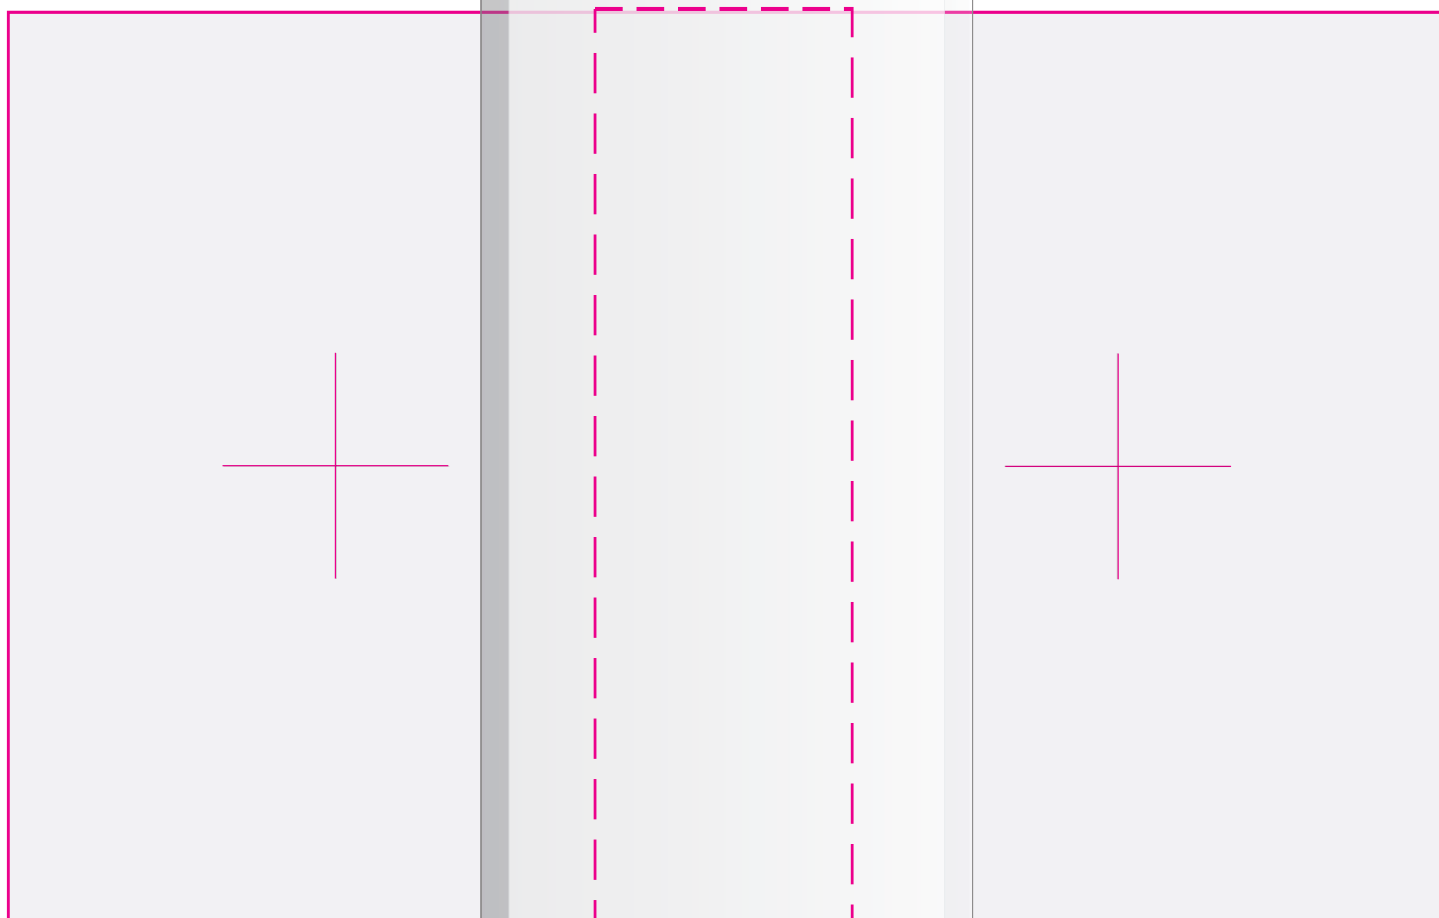

LL1394 - Capri Glass Bottle - Glass

Roll Print  Colour

Below showing at approx 60% of size

Available Glass Ink Colours

Laser Engraved - White Oxidisation

CMYK Direct Digital

**Roll**

Print Area: 190mmL x 120mmH  
Actual print size: xxmmL x xxmmH

**Laser**

Print Area: 35mm Diameter  
Actual print size: xxmmL x xxmmH

**Digital Print**

Print Area: 34mmL x 140mmH  
Actual print size: xxmmL x xxmmH

Finished print area - Roll/Screen   
Finished print area - Digital   
Finished print area - Laser   
Approx opposite positions

Roll Print  Colour

**Available Glass Ink Colours**

Laser Engraved - White Oxidisation

CMYK Direct Digital 

**Roll**

Print Area: 190mmL x 120mmH  
Actual print size: xxmmL x xxmmH

**Laser**

Print Area: 35mm Diameter  
Actual print size: xxmmL x xxmmH

**Digital Print**

Print Area: 34mmL x 140mmH  
Actual print size: xxmmL x xxmmH

**Sleeve**

Print Area: 318mmL x 249mmH

Actual print size: xxmmL x xxmmH

Max print area for copy & text   
Finished print area   
Folds 