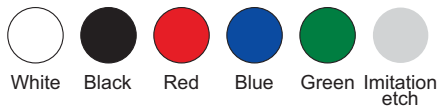

**Laser**

Print Area: 35mm Diameter  
Actual print size: xxmmL x xxmmH

**Digital Print**

Print Area: 34mmL x 140mmH  
Actual print size: xxmmL x xxmmH

Finished print area - Roll/Screen   
Finished print area - Digital   
Finished print area - Laser   
Approx opposite positions

Roll Print  Colour

**Available Glass Ink Colours**

Laser Engraved - White Oxidisation

CMYK Direct Digital 

**Roll**

Print Area: 190mmL x 120mmH  
Actual print size: xxmmL x xxmmH

**Laser**

Print Area: 35mm Diameter  
Actual print size: xxmmL x xxmmH