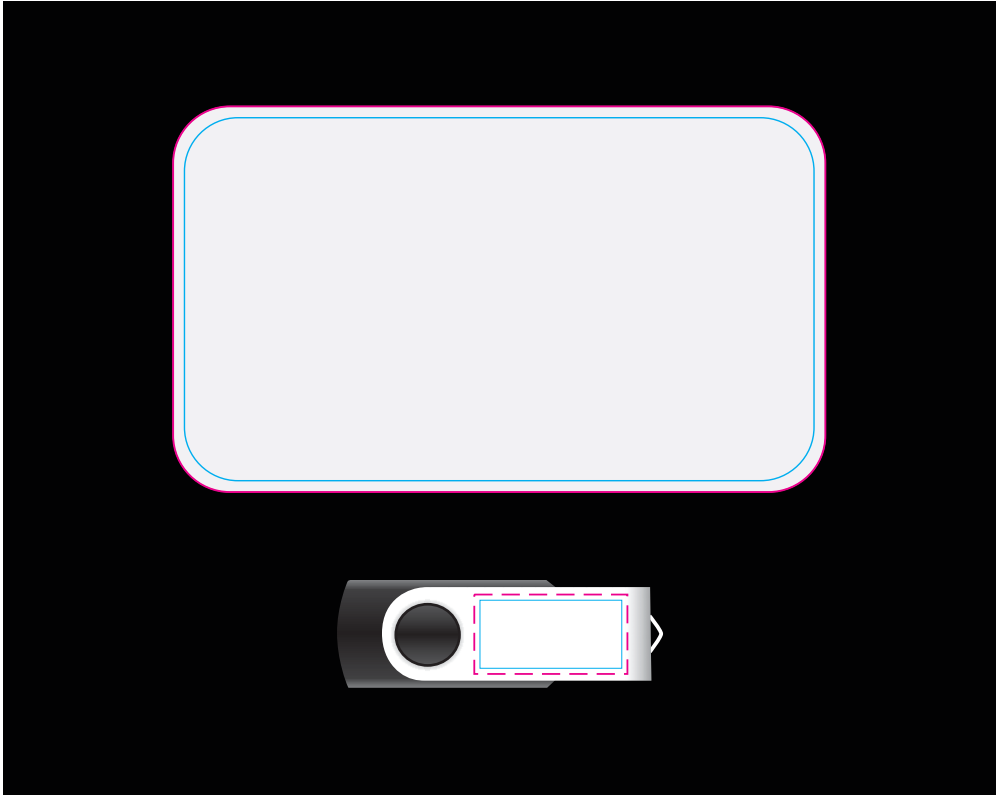

LL8278 - Anthem Gift Set - Superior Gift box: Black *Dynamo Power Bank*: & Swivel Flash Drive:

Pad Print

Digital

Showing at approx 75% of size

Cable supplied with Black Powerbank
USB - Micro USB

Cable supplied with White Powerbank
USB - Micro USB

Gift Box Lid

Pad Print

Gift box

Print Area: 60mmL x 60mmH
Actual print size: xxmmL x xxmmH

Finished print area

Digital

Flash Drive

Print Area: 27mmL x 14mmH
Actual print size: xxmmL x xxmmH

Max area for text and copy
Finished print area

Digital

Dynamo Wireless Power Bank

Print Area: 115mmL x 68mmH
Actual print size: xxmmL x xxmmH

Finished print area