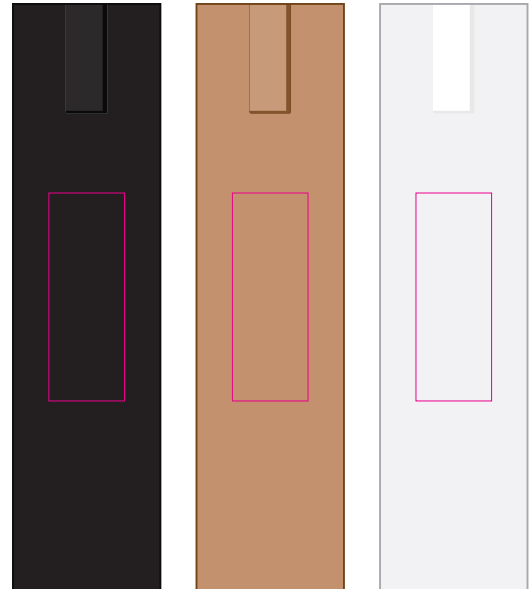

Logo Here

Job # XXXXXX  
Cust # XXXX-XC

LL8016 - Arrow Pen: *Pink*

Pad Print  PMS XXXc

**Barrel**  
Print Area: 50mmL x 7mmH  
Actual print size: xxmmL x xxmmH

**Clip**  
Print Area: 40mmL x 5mmH  
Actual print size: xxmmL x xxmmH

CMYK Direct Digital 

Print Area: 50mmL x 6.5mmH  
Actual print size: xxmmL x xxmmH

Finished print area 

**LL8016 - Arrow Pen: Pink + Cardboard Sleeve: Black, Natural, White**

Pad Print PMS XXXc

Pad Print PMS XXXc

Cardboard Pouch to be supplied in bulk

Cardboard Pouch with pens packed inside

**Barrel**  
Print Area: 50mmL x 7mmH  
Actual print size: xxmmL x xxmmH

**Clip**  
Print Area: 40mmL x 5mmH  
Actual print size: xxmmL x xxmmH

Print Area: 50mmL x 6.5mmH  
Actual print size: xxmmL x xxmmH

**BELOW IS 50% OF ACTUAL SIZE**

**Pad - Sleeve**  
Print Area: 20mmL x 55mmH  
Actual print size: xxmmL x xxmmH

Pad Print

PMS  
XXXc

**Pad - Sleeve**