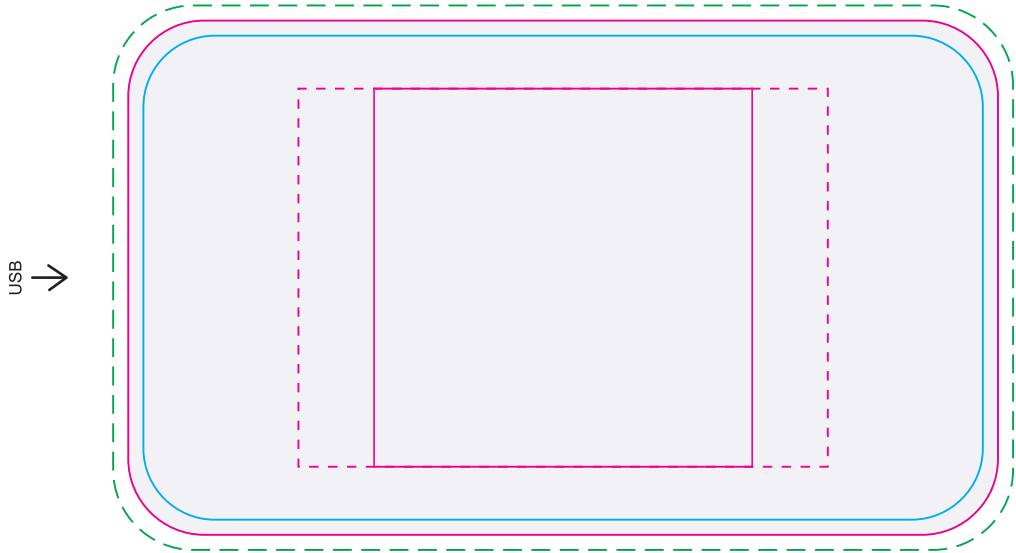

LL9205 - Dynamo Wireless Power Bank - White or Black

Pad Print  PMS XXXc

CMYK Direct Digital 

Overspray of ink will appear on sides of item with a full reversal design

Pad
Print Area: 50mmL x 50mmH
Actual print size: xxmmL x xxmmH

Digital - Standard
Print Area: 70mmL x 50mmH
Actual print size: xxmmL x xxmmH

Digital - Edge to Edge
Print Area: 115mmL x 68mmH
Actual print size: xxmmL x xxmmH

Max print area for copy & text 
Finished print area - Digital/Pad 
Bleed line 

Natural gift box with Label

- Pad**
Print Area: 50mmL x 50mmH
Actual print size: xxmmL x xxmmH
 - Digital - Standard**
Print Area: 70mmL x 50mmH
Actual print size: xxmmL x xxmmH
 - Digital - Edge to Edge**
Print Area: 115mmL x 68mmH
Actual print size: xxmmL x xxmmH
- Max print area for copy & text 
Finished print area - Digital/Pad 
Bleed line 

- Label**
Print Area: 90mmL x 45mmH
Actual print size: xxmmL x xxmmH
- Max print area for copy & text 
Finished print area 
Label Bleed 

Sleeve

Print Area: 242mmL x 122.5mmH

Actual print size: xxmmL x xxmmH