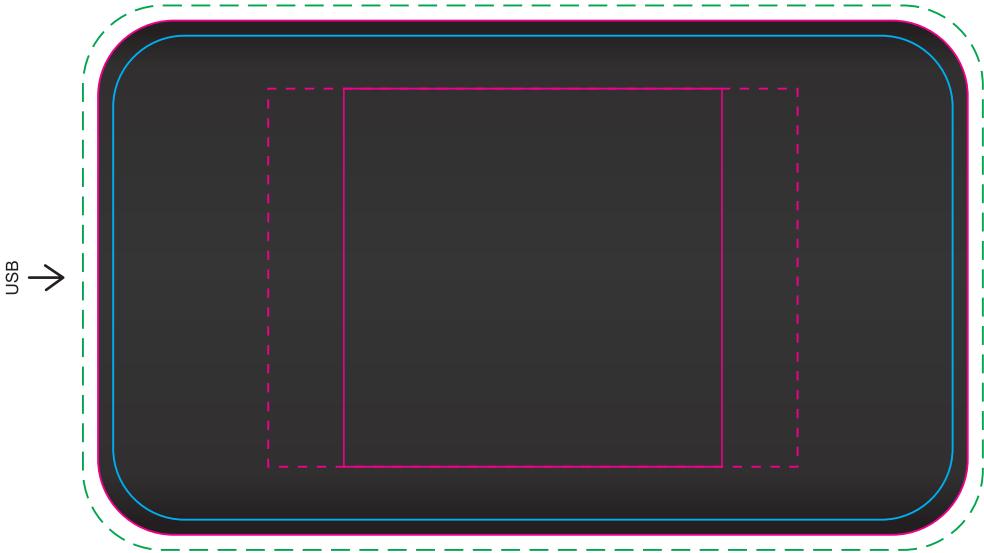

LL9205 - Dynamo Wireless Power Bank - White or Black

Pad Print  PMS XXXc

CMYK Direct Digital 

Overspray of ink will appear on sides of item with a full reversal design

Pad
Print Area: 50mmL x 50mmH
Actual print size: xxmmL x xxmmH

Digital - Standard
Print Area: 70mmL x 50mmH
Actual print size: xxmmL x xxmmH

Digital - Edge to Edge
Print Area: 115mmL x 68mmH
Actual print size: xxmmL x xxmmH

Max print area for copy & text 
Finished print area - Digital/Pad 
Bleed line 

Natural gift box with Label

- Pad**
Print Area: 50mmL x 50mmH
Actual print size: xxmmL x xxmmH
 - Digital - Standard**
Print Area: 70mmL x 50mmH
Actual print size: xxmmL x xxmmH
 - Digital - Edge to Edge**
Print Area: 115mmL x 68mmH
Actual print size: xxmmL x xxmmH
- Max print area for copy & text 
Finished print area - Digital/Pad 
Bleed line 

- Label**
Print Area: 90mmL x 45mmH
Actual print size: xxmmL x xxmmH
- Max print area for copy & text 
Finished print area 
Label Bleed 

Sleeve

Print Area: 242mmL x 122.5mmH

Actual print size: xxmmL x xxmmH