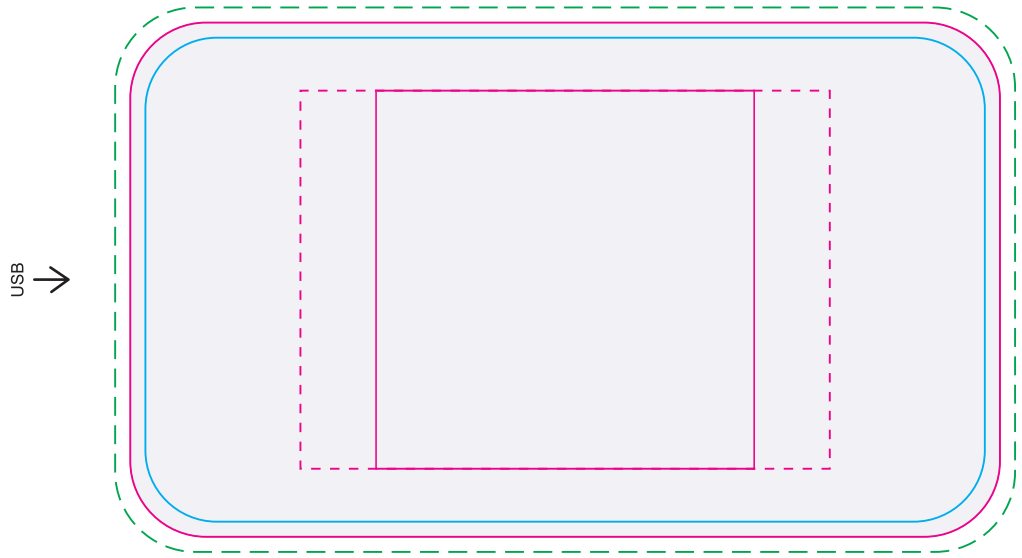

Digital - Standard
Print Area: 70mmL x 50mmH
Actual print size: xxmmL x xxmmH

Digital - Edge to Edge
Print Area: 115mmL x 68mmH
Actual print size: xxmmL x xxmmH

Max print area for copy & text 
Finished print area - Digital/Pad 
Bleed line 

LL9205 - Dynamo Wireless Power Bank with Label - White or Black

Pad Print  PMS XXXc

CMYK Direct Digital 

CMYK Label 

Cable supplied with Black Powerbank
USB - Micro USB 

Cable supplied with White Powerbank
USB - Micro USB 

Natural gift box with Label

- Pad**
Print Area: 50mmL x 50mmH
Actual print size: xxmmL x xxmmH
 - Digital - Standard**
Print Area: 70mmL x 50mmH
Actual print size: xxmmL x xxmmH
 - Digital - Edge to Edge**
Print Area: 115mmL x 68mmH
Actual print size: xxmmL x xxmmH
- Max print area for copy & text 
Finished print area - Digital/Pad 
Bleed line 

- Label**
Print Area: 90mmL x 45mmH
Actual print size: xxmmL x xxmmH
- Max print area for copy & text 
Finished print area 
Label Bleed 

Sleeve

Print Area: 242mmL x 122.5mmH

Actual print size: xxmmL x xxmmH