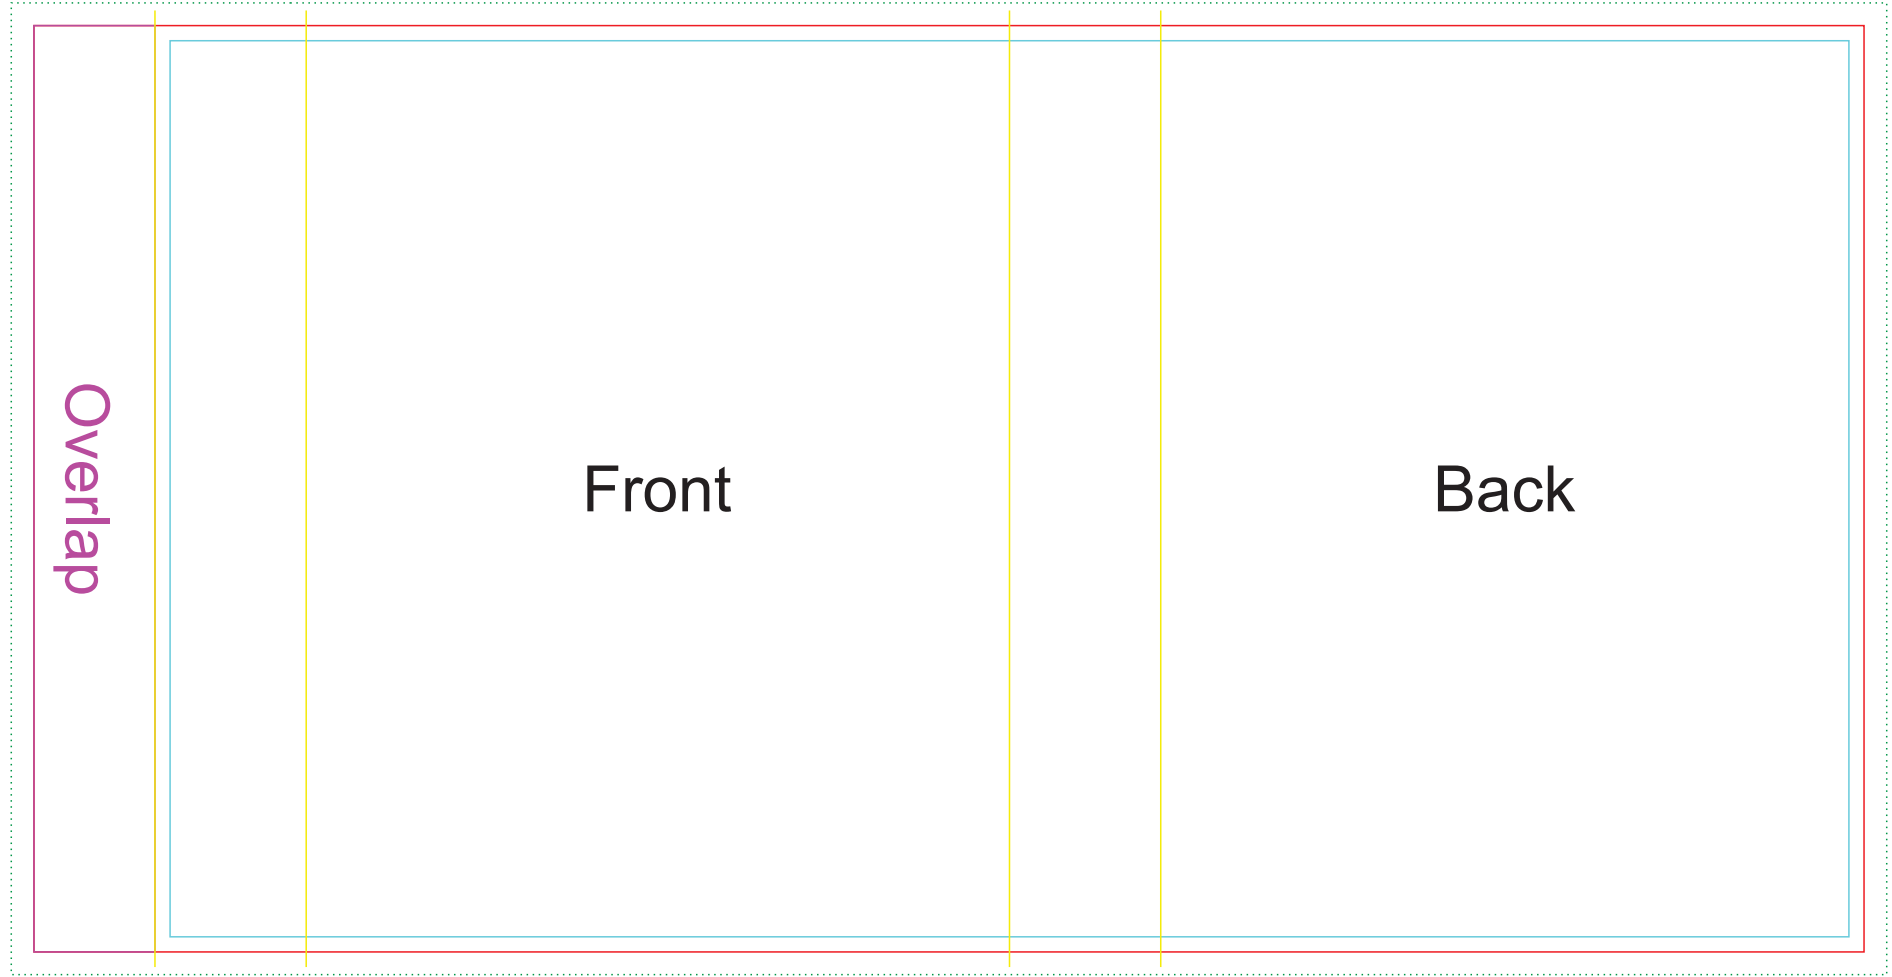

Digital - Standard
Print Area: 70mmL x 50mmH
Actual print size: xxmmL x xxmmH

Digital - Edge to Edge
Print Area: 115mmL x 68mmH
Actual print size: xxmmL x xxmmH

Max print area for copy & text 
Finished print area - Digital/Pad 
Bleed line 

Natural gift box with Label

- Pad**
Print Area: 50mmL x 50mmH
Actual print size: xxmmL x xxmmH
 - Digital - Standard**
Print Area: 70mmL x 50mmH
Actual print size: xxmmL x xxmmH
 - Digital - Edge to Edge**
Print Area: 115mmL x 68mmH
Actual print size: xxmmL x xxmmH
- Max print area for copy & text 
Finished print area - Digital/Pad 
Bleed line 

- Label**
Print Area: 90mmL x 45mmH
Actual print size: xxmmL x xxmmH
- Max print area for copy & text 
Finished print area 
Label Bleed 

Sleeve

Print Area: 242mmL x 122.5mmH

Actual print size: xxmmL x xxmmH