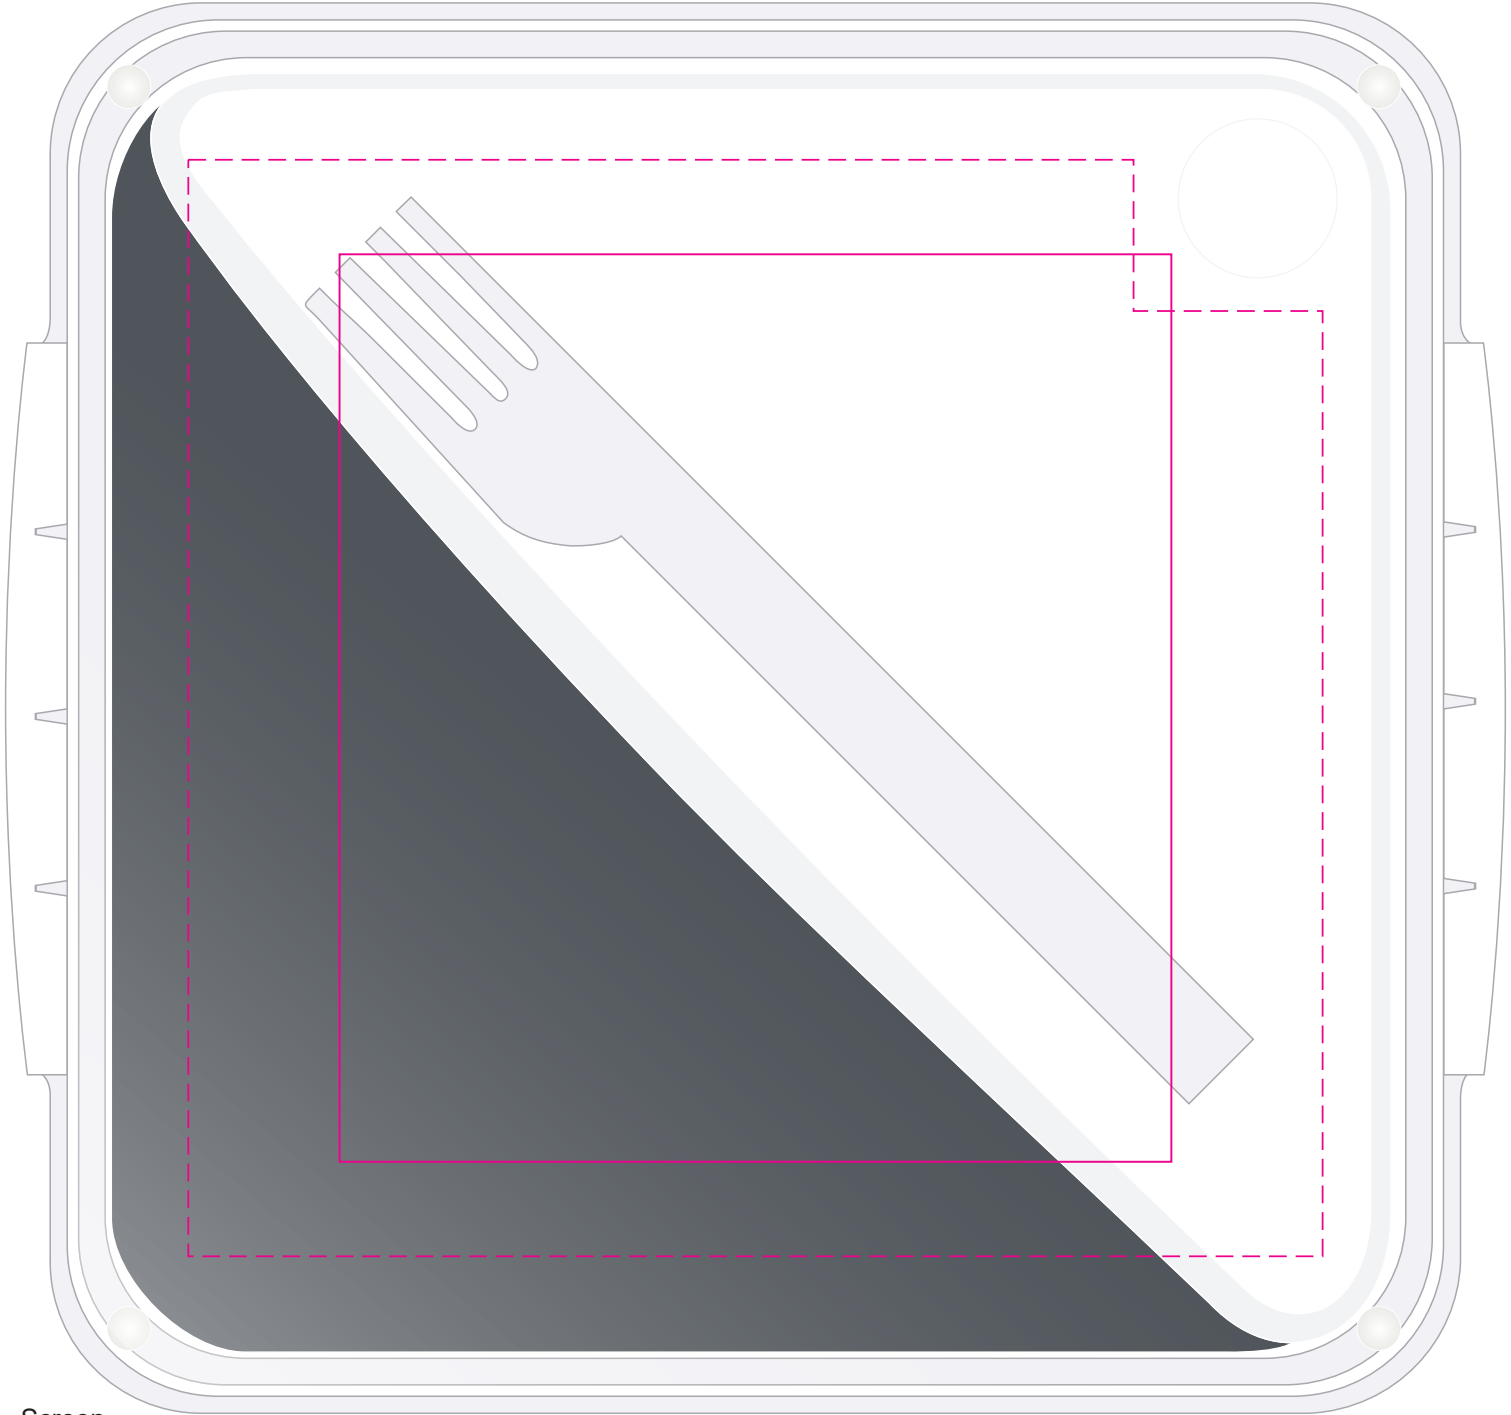

**LL6185 - Zest Lunch Box / Food Container - Clear/ Dark Grey**

Screen Print  PMS XXXc

CMYK Direct Digital  CMYK

Screen  
Print Area: 110mmL x 120mmH  
Actual print size: xxmmL x xxmmH

Digital  
Print Area: 150mmL x 145mmH  
Actual print size: xxmmL x xxmmH

Finished print area - Pad Print   
Finished print area - Digital Print 