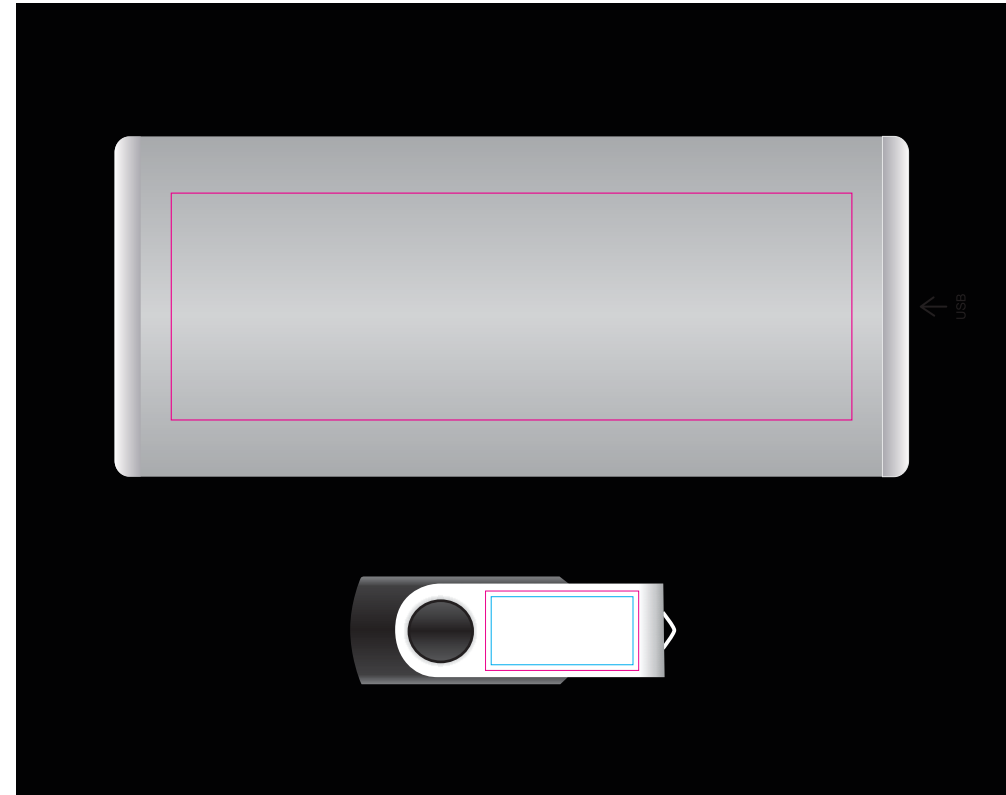

LL8266 - Embark Gift Set - Superior Gift box: Black *Polaris Power Bank:* & Swivel Flash Drive:

Pad Print  PMS XXXc

Digital 

Showing at approx 75% of size

Standard Inclusion

- TYPE C
- Micro USB
- 8 PIN

3 in 1 Cable

Gift Box Lid

Pad Print

Gift box

Print Area: 60mmL x 60mmH

Actual print size: xxmmL x xxmmH

Finished print area

Digital

← USB

Power Bank

Print Area: 120mmL x 40mmH

Actual print size: xxmmL x xxmmH

Finished print area

← USB

Digital

Flash Drive

Print Area: 27mmL x 14mmH

Actual print size: xxmmL x xxmmH

Max area for text and copy
Finished print area